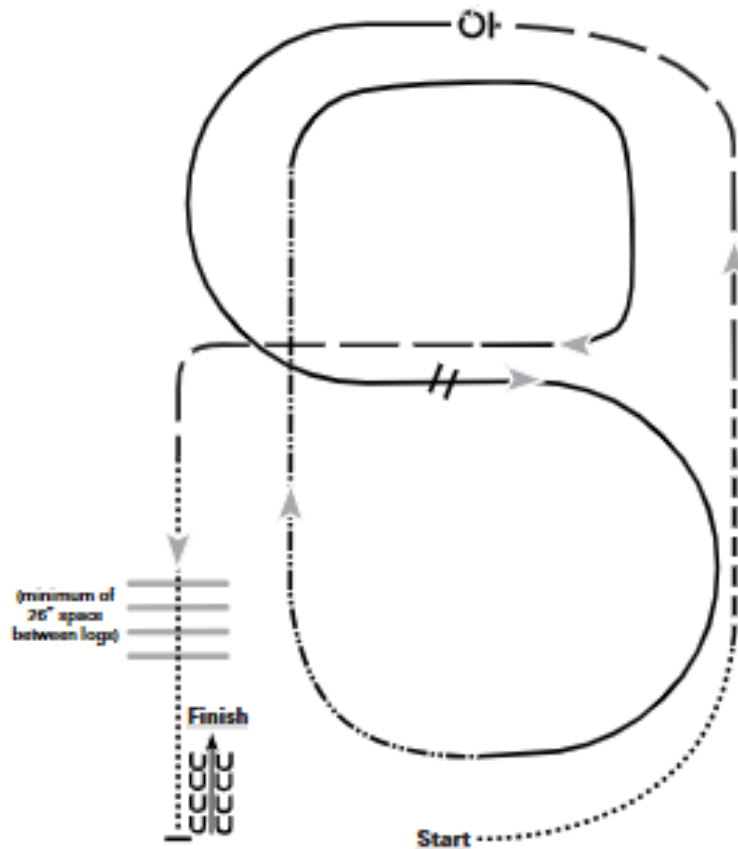

March 28, 2025

Ranch Riding: 417A-All Breed, 418-Youth 18 & Under, 419- Novice Amateur,
420/421N-Amateur All Ages, 422/423N-Open

Ranch Riding Pattern #1

1. Walk
2. Trot
3. Extend the trot ,at the top of the arena, stop
4. 360 turn to the left
5. Left lead 1/2 circle, lope to the center
6. Change leads (simple or flying)
7. Right lead 1/2 circle
8. Extended lope up the long side of the arena (right lead)
9. Collect back to a lope around the top of the arena and back to center
10. Break down to an extended trot
11. Walk over poles
12. Stop and back

March 28, 2025
Ranch Riding: 416A-All Breed Walk Trot

1. Walk
2. Trot
3. Extend the trot to the top of the arena & stop
4. 360 turn to the left
5. Trot to the center
6. Extend the trot & circle right
7. Extend the trot 3/4 circle left & towards the poles
8. Walk over the poles
9. Stop & back Walk out