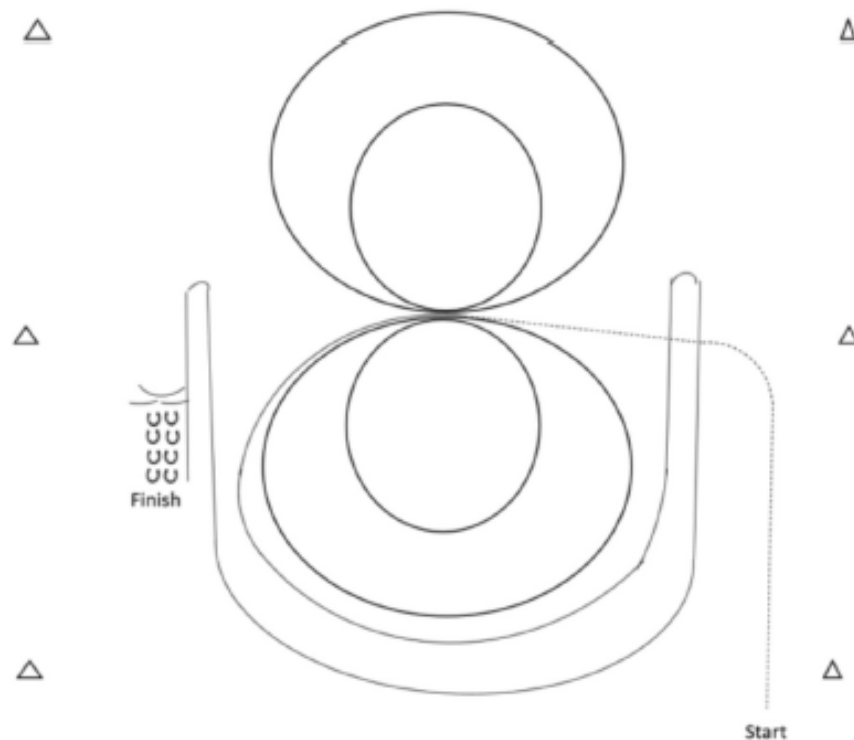

March 27, 2026

All Ranch Reining Classes:  
284-All Breed, 285-Novice Amateur,  
286-Amateur All Ages, 287-Youth 18 & Under,  
288-Open

#### Ranch Reining Pattern #4

---

Pattern can be a trot or Lope in Pattern

1. Beginning on the left lead complete two circle to the left, The first circle small and slow, the next circle large and fast, Change leads at the center of arena.
2. Complete two circles to the right, The first circle small and slow, the next circle large and fast, Change leads in the center of the arena.
3. Begin large circle to left, but do not close the circle, run down the right side of the arena past center marker, and roll back right, no hesitation.
4. Continue around the end of the arena to run down the left side of the arena past center marker and do a left roll back, no hesitation.
5. Run past the middle marker, Stop, Back up 10 feet, 1/4 turn to right, 1/2 turn to left, 1/4 turn to Right.  
Hesitate to complete pattern.