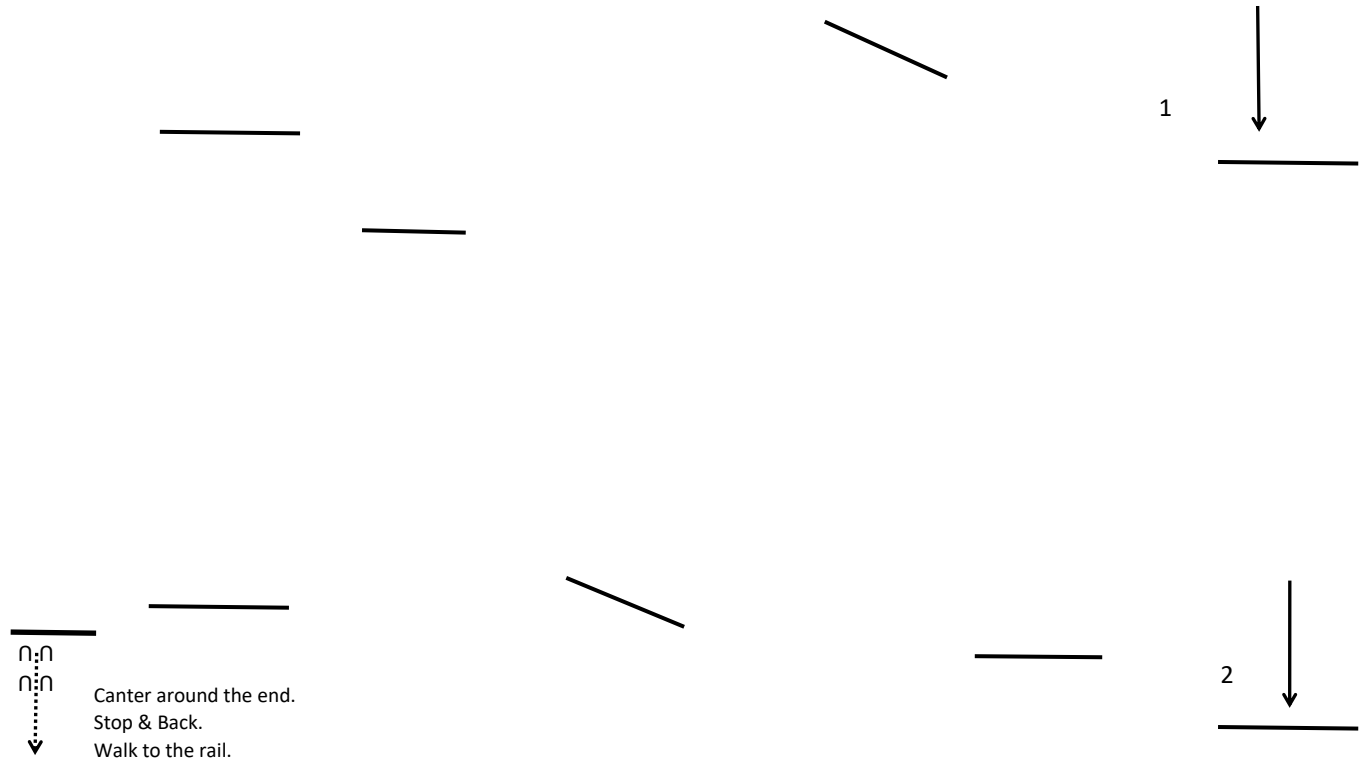

March 29, 2025
Hunter Hack Classes
360A, 361, 362, 363, 364, 365