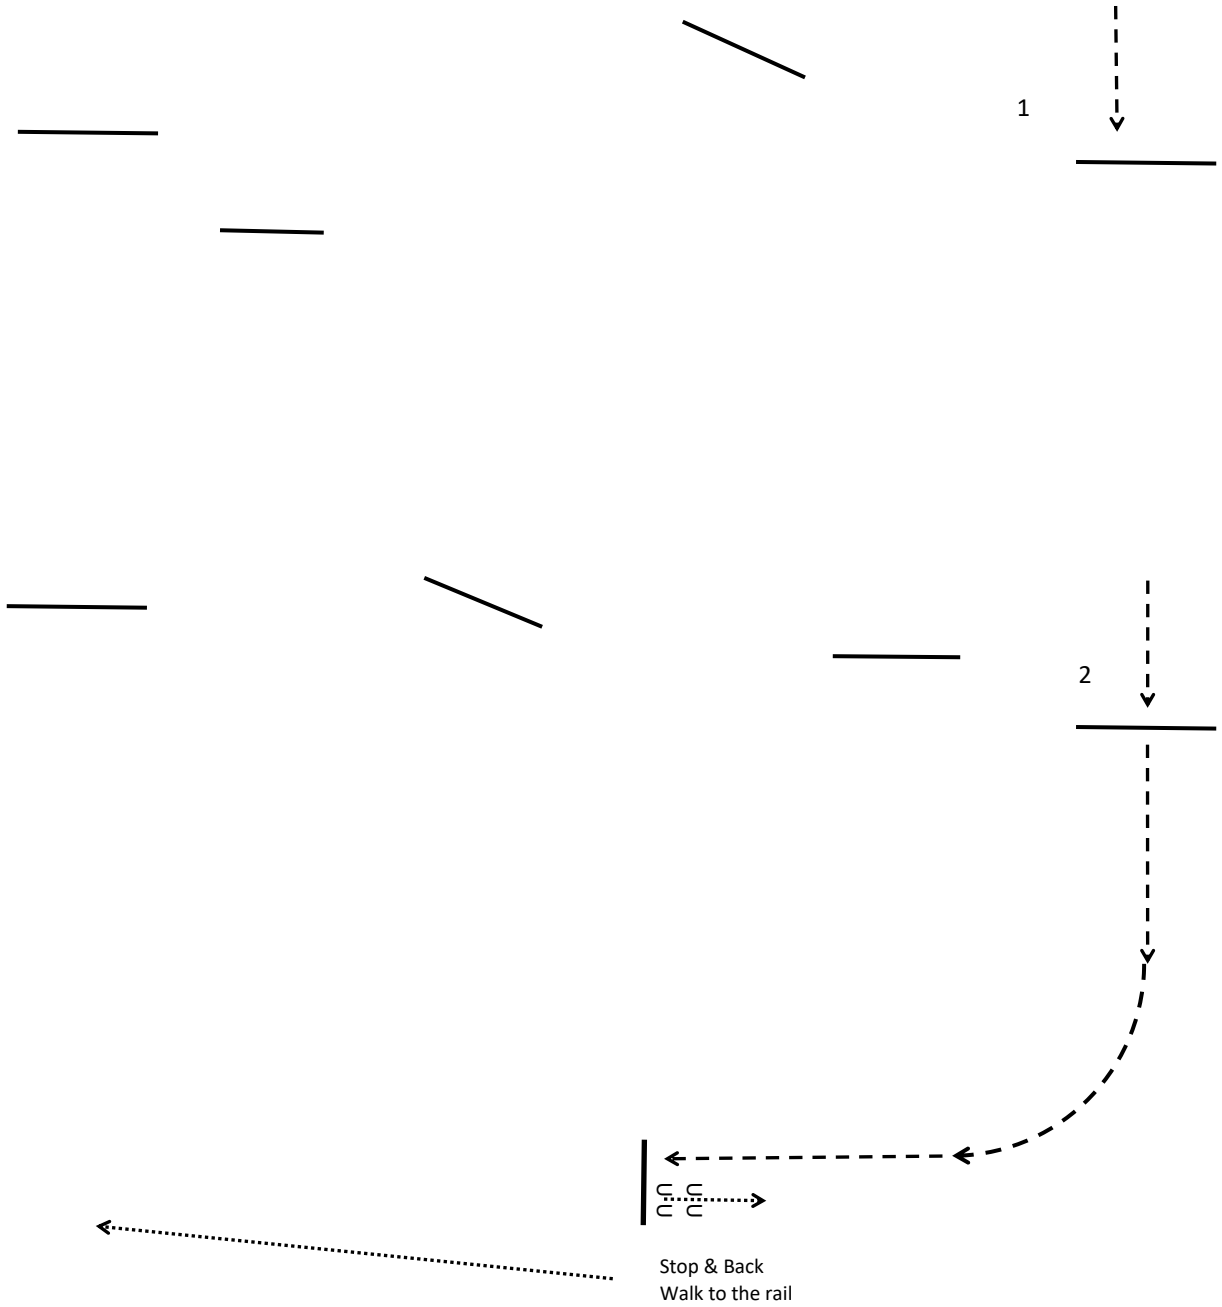

March 29, 2025
All Walk/Trot Hunter Hack Classes