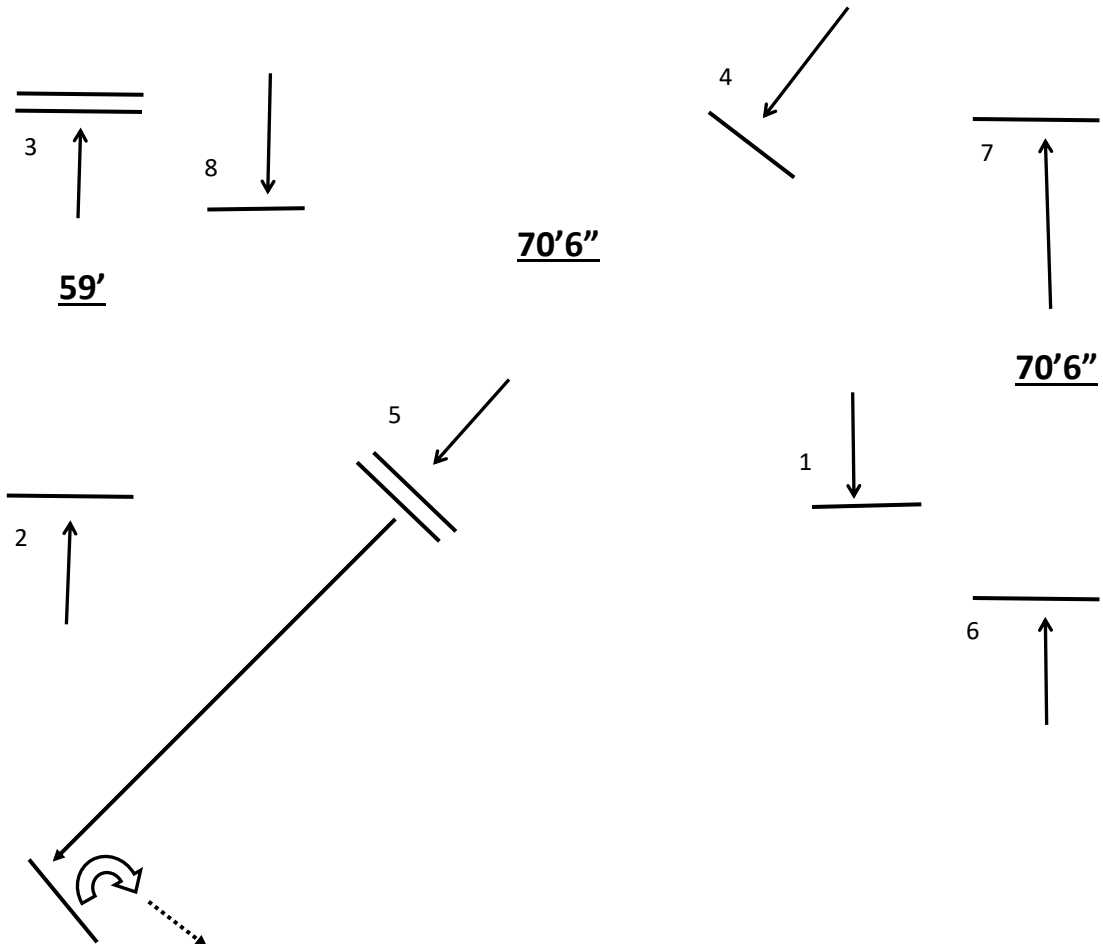

C. HUNTER DISTANCES. Combinations: one stride in and out, 24-26 feet; two strides in and out, 36 feet. Distances relative to height are recommended as below. Consideration should be given to adjusting only if weather conditions or arena footing (too deep, packed, too hard, or too wet) would so warrant. Safety of horse and/or rider should always be given priority.

Height	2'6"	2'9"	3'0"
Distance			
(3) strides	47' (14.35m)	47'6" (14.51m)	48' (14.63m)
(4) strides	59' (17.98m)	59'6" (18.17m)	60' (18.29m)
(5) strides	70'6" (21.52m)	71' (21.64m)	72' (21.95m)
(6) strides	82' (24.99m)	82'6" (25.18m)	84' (25.60m)
(7) strides	93'6" (28.53m)	94' (28.65m)	96' (29.26m)

March 29, 2025  
 All Equitation Over Fences Classes  
 351A, 352, 353, 354, 355

Stop after fence 5.  
 Pivot right on the forehand 3/4 turn.  
 Walk 2 horse lengths.  
 Canter to fence 6 & complete the course.