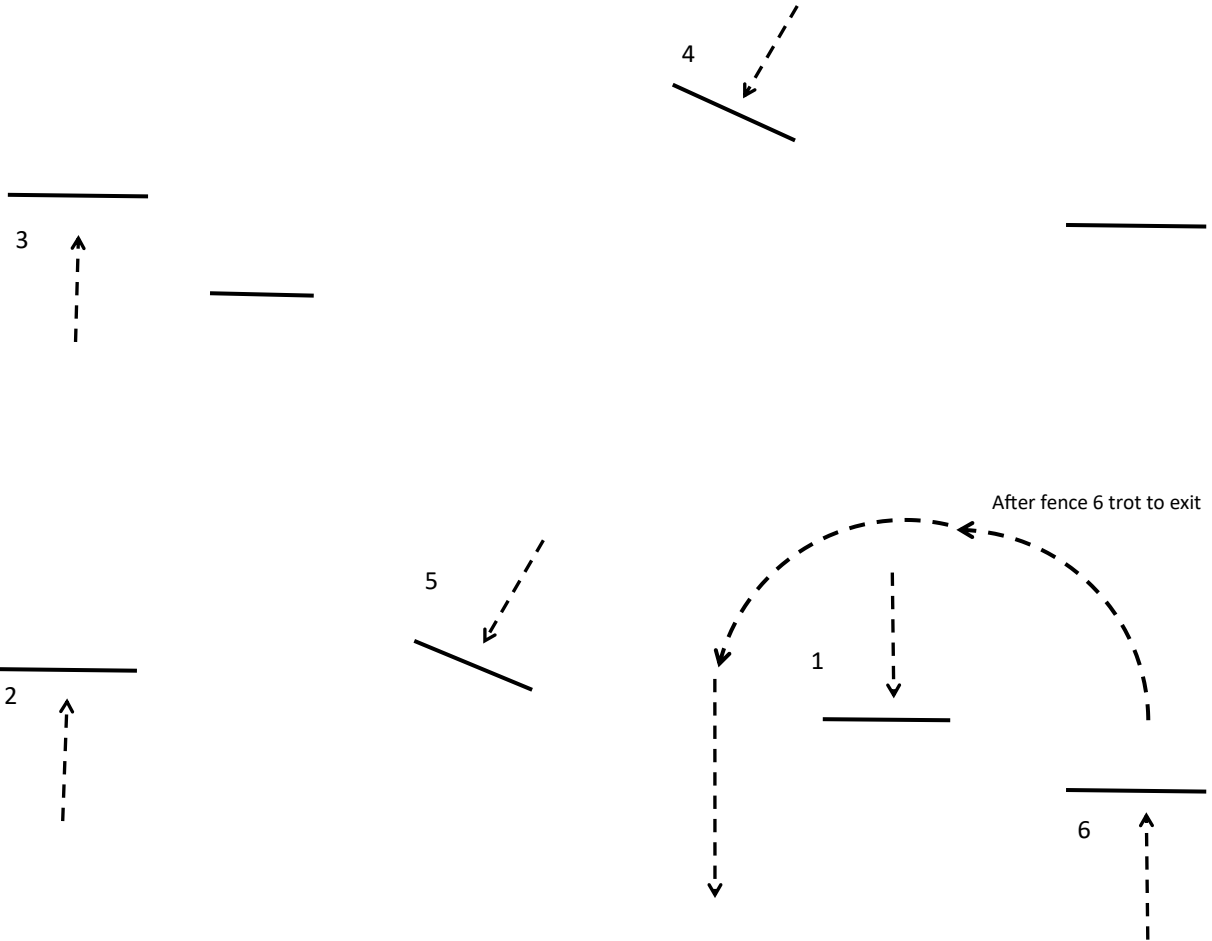

March 29, 2025
All Walk/Trot Working Hunter Classes