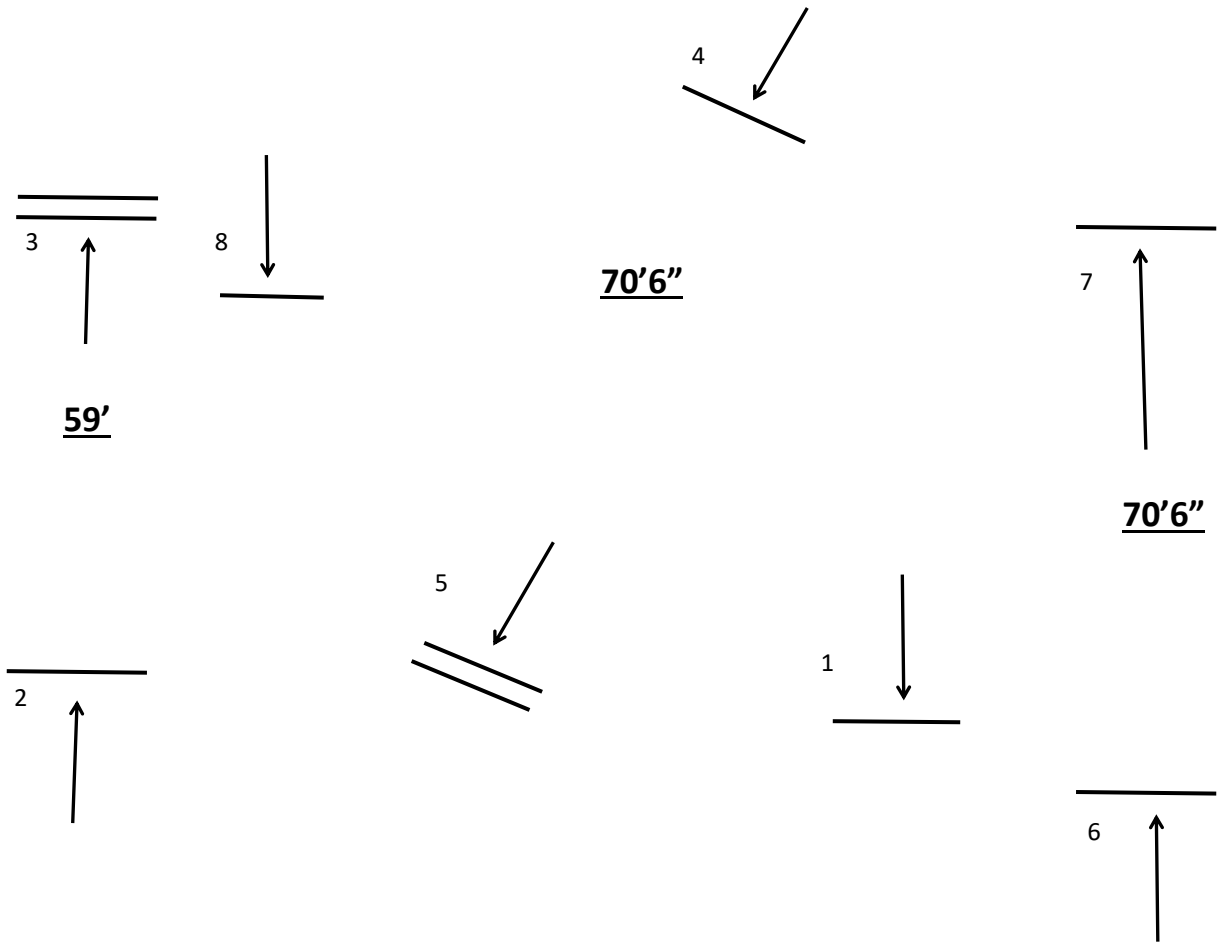

C. HUNTER DISTANCES. Combinations: one stride in and out, 24-26 feet; two strides in and out, 36 feet. Distances relative to height are recommended as below. Consideration should be given to adjusting only if weather conditions or arena footing (too deep, packed, too hard, or too wet) would so warrant. Safety of horse and/or rider should always be given priority.

Height	2'6"	2'9"	3'0"
Distance			
(3) strides	47' (14.35m)	47'6" (14.51m)	48' (14.63m)
(4) strides	59' (17.98m)	59'6" (18.17m)	60' (18.29m)
(5) strides	70'6" (21.52m)	71' (21.64m)	72' (21.95m)
(6) strides	82' (24.99m)	82'6" (25.18m)	84' (25.60m)
(7) strides	93'6" (28.53m)	94' (28.65m)	96' (29.26m)

March 29, 2025  
 All Equitation Over Fences Classes  
 351A, 352, 353, 354, 355

Stop after fence 5.  
 Pivot right on the forehand 3/4 turn.  
 Walk 2 horse lengths.  
 Canter to fence 6 & complete the course.