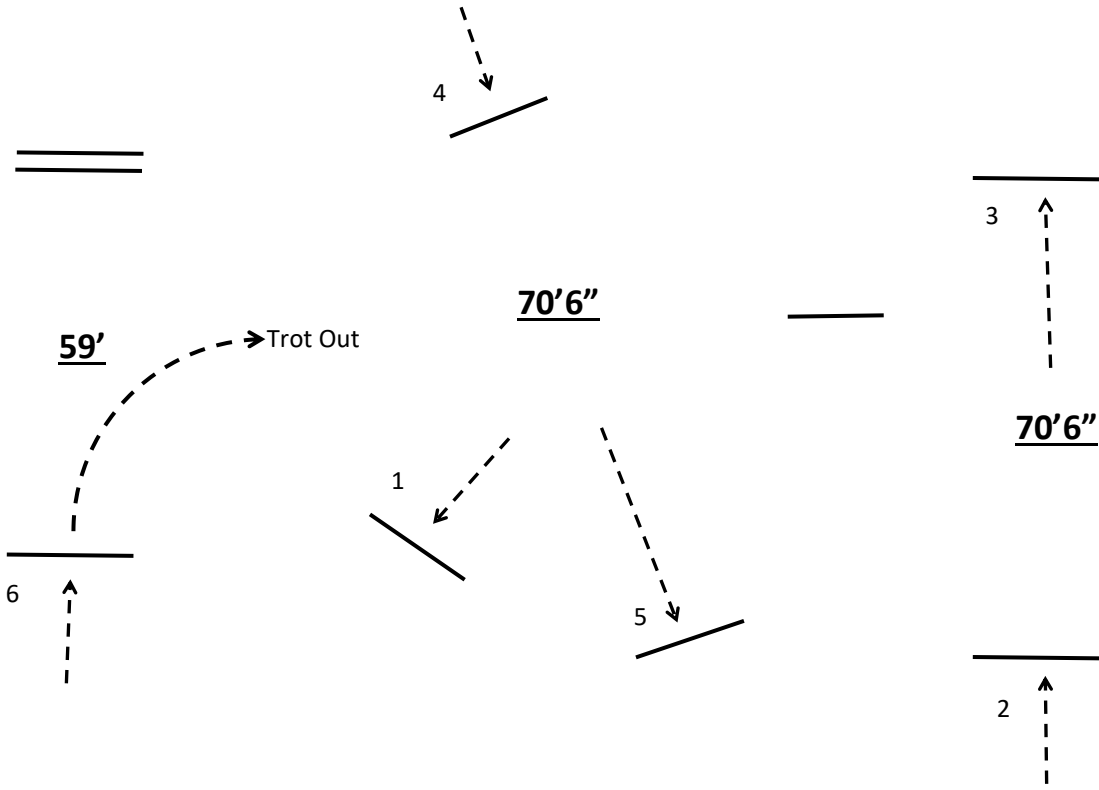

March 29, 2024 All Walk Trot Working Hunter Classes

376A, 377A, 378, 379