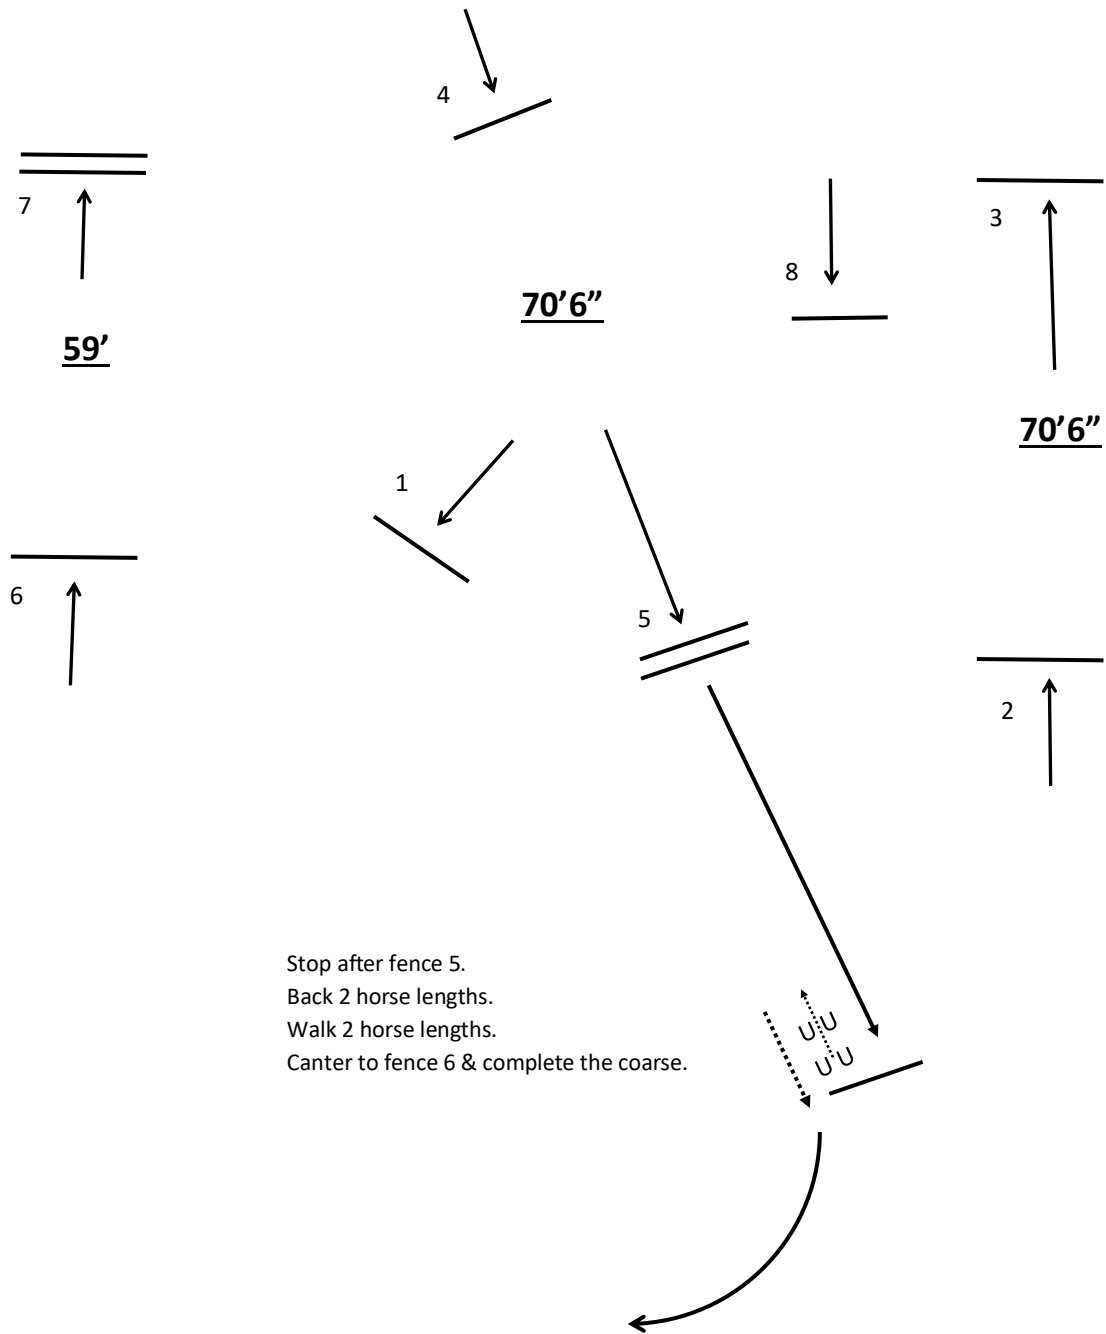

## 380A, 381A

## 387A, 388, 389, 390, 391

C. HUNTER DISTANCES. Combinations: one stride in and out, 24-26 feet; two strides in and out, 36 feet. Distances relative to height are recommended as below. Consideration should be given to adjusting only if weather conditions or arena footing (too deep, packed, too hard, or too wet) would so warrant. Safety of horse and/or rider should always be given priority.