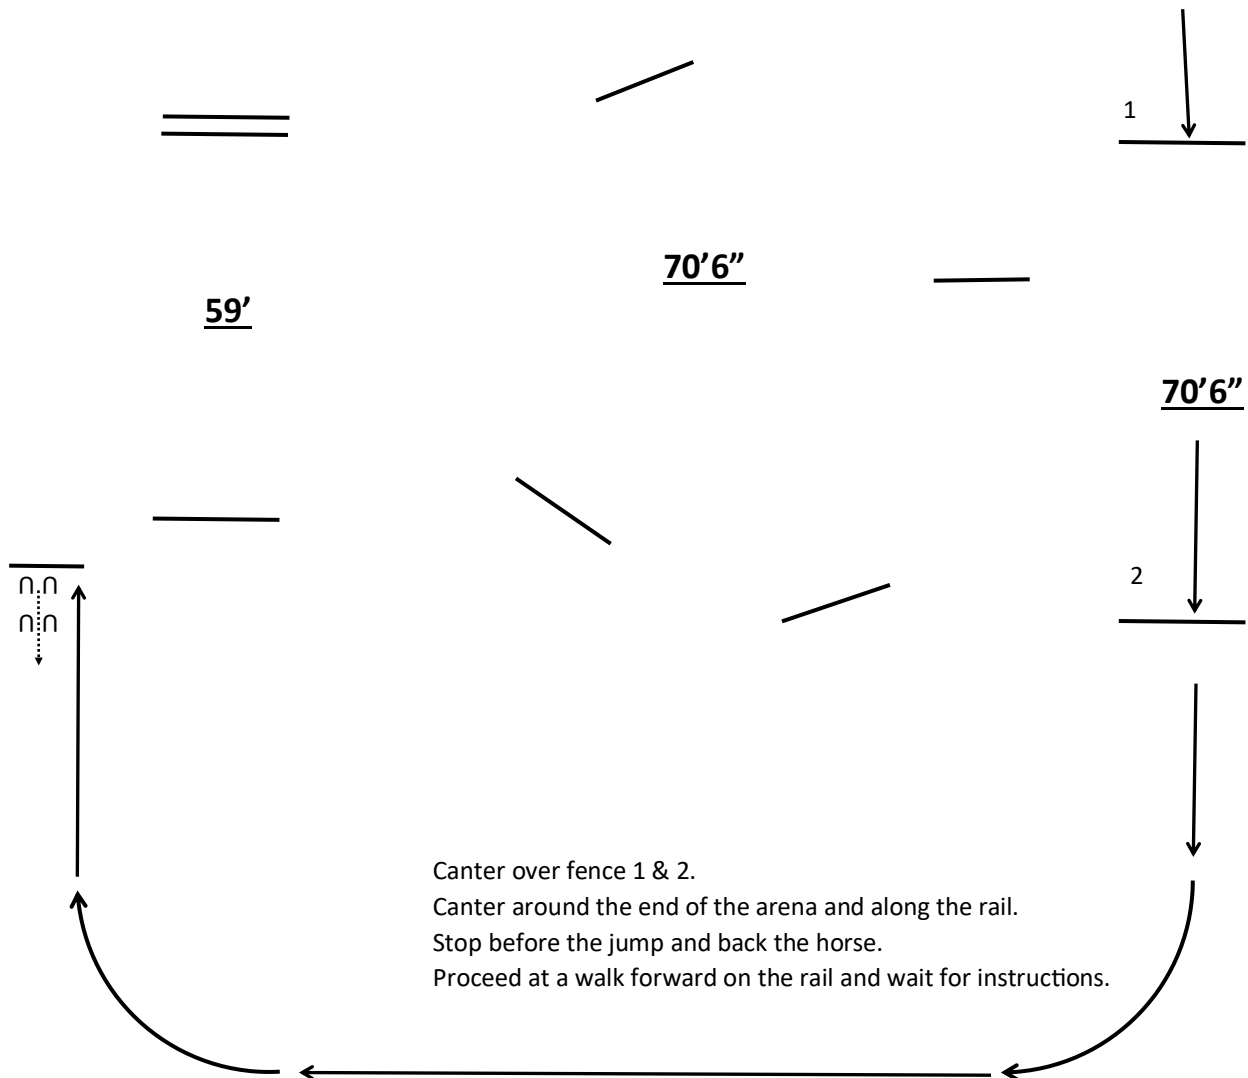

March 29, 2024 All Hunter Hack Classes

392A, 393, 394, 395, 396, 397