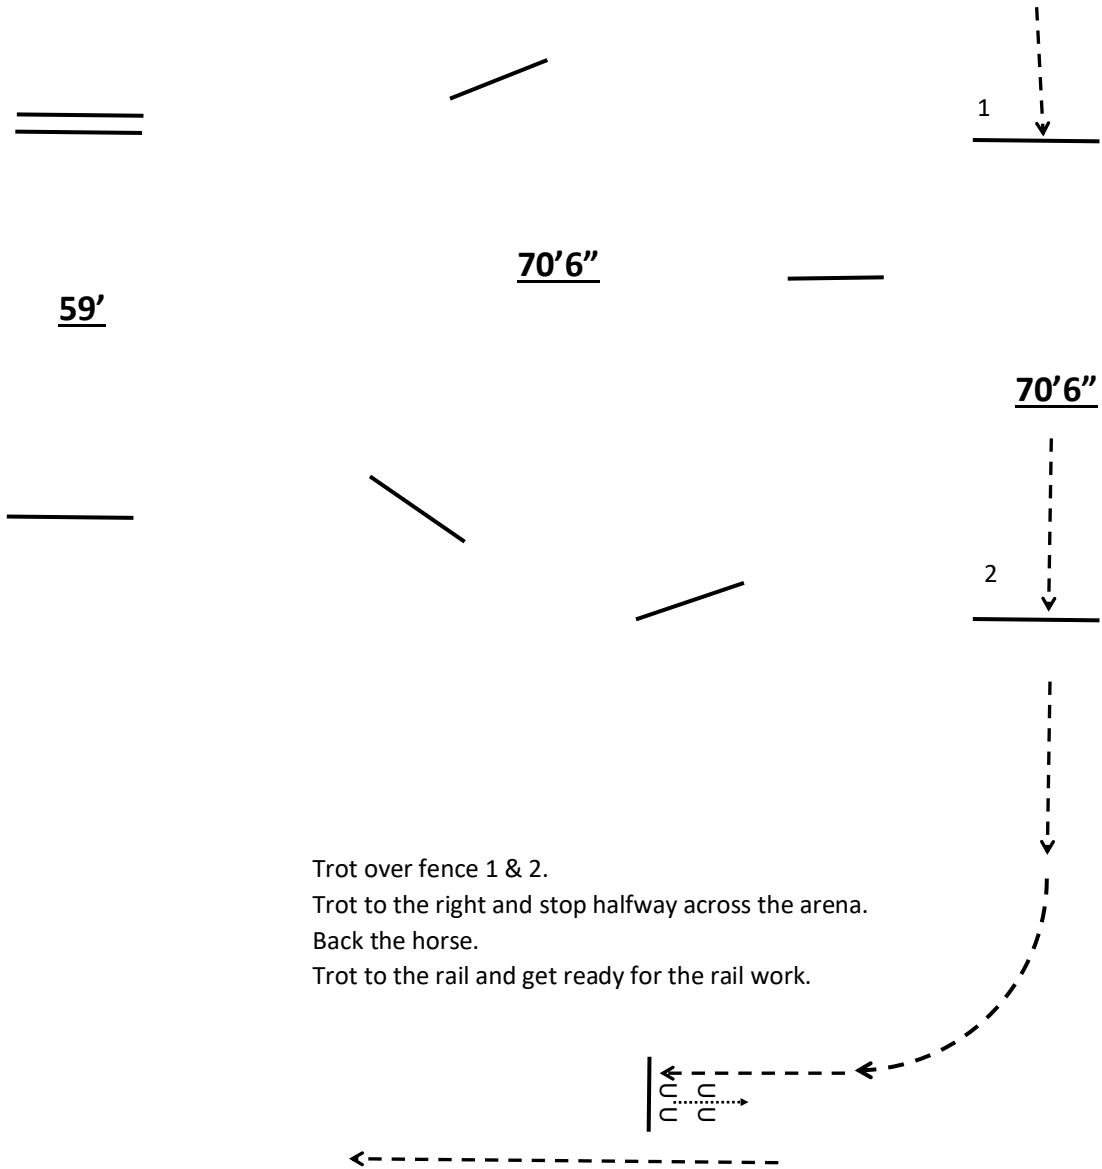

## 380A, 381A

## 387A, 388, 389, 390, 391

C. HUNTER DISTANCES. Combinations: one stride in and out, 24-26 feet; two strides in and out, 36 feet. Distances relative to height are recommended as below. Consideration should be given to adjusting only if weather conditions or arena footing (too deep, packed, too hard, or too wet) would so warrant. Safety of horse and/or rider should always be given priority.