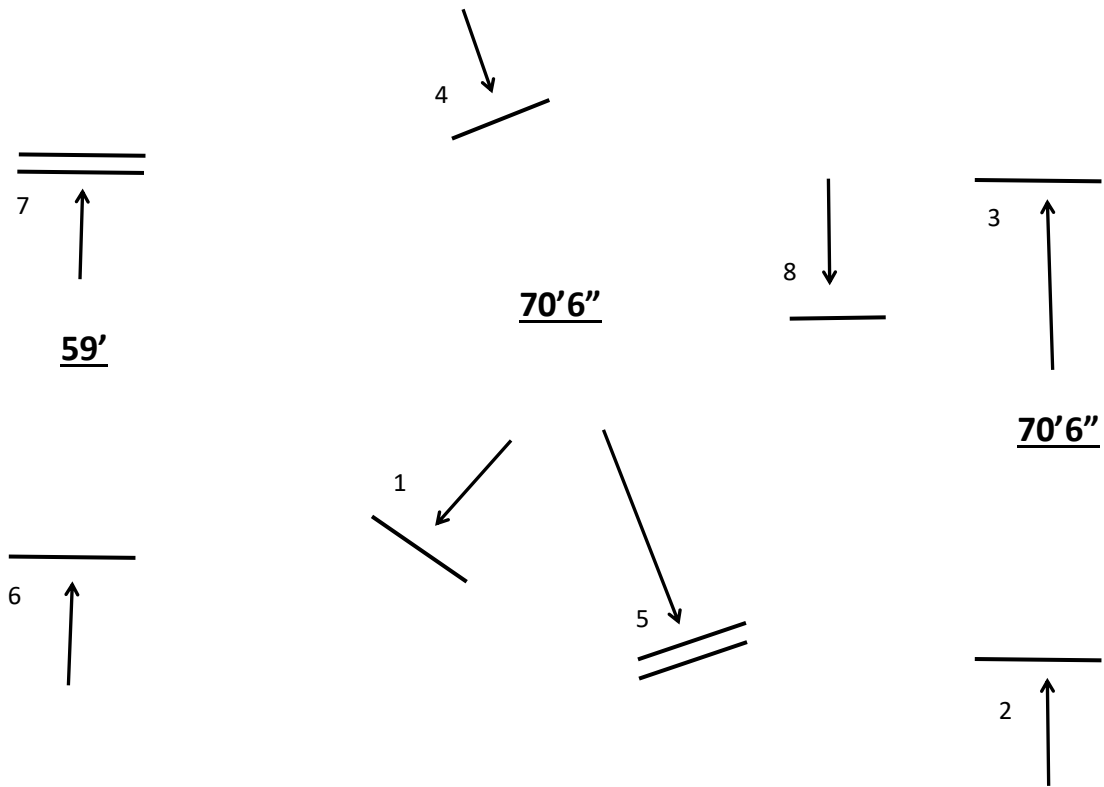

March 29, 2024 All Working Hunter Classes

382A, 383, 384, 385, 386

C. HUNTER DISTANCES. Combinations: one stride in and out, 24-26 feet; two strides in and out, 36 feet. Distances relative to height are recommended as below. Consideration should be given to adjusting only if weather conditions or arena footing (too deep, packed, too hard, or too wet) would so warrant. Safety of horse and/or rider should always be given priority.

Height	2'6"	2'9"	3'0"
Distance			
(3) strides	47' (14.35m)	47'6" (14.51m)	48' (14.63m)
(4) strides	59' (17.98m)	59'6" (18.17m)	60' (18.29m)
(5) strides	70'6" (21.52m)	71' (21.64m)	72' (21.95m)
(6) strides	82' (24.99m)	82'6" (25.18m)	84' (25.60m)
(7) strides	93'6" (28.53m)	94' (28.65m)	96' (29.26m)