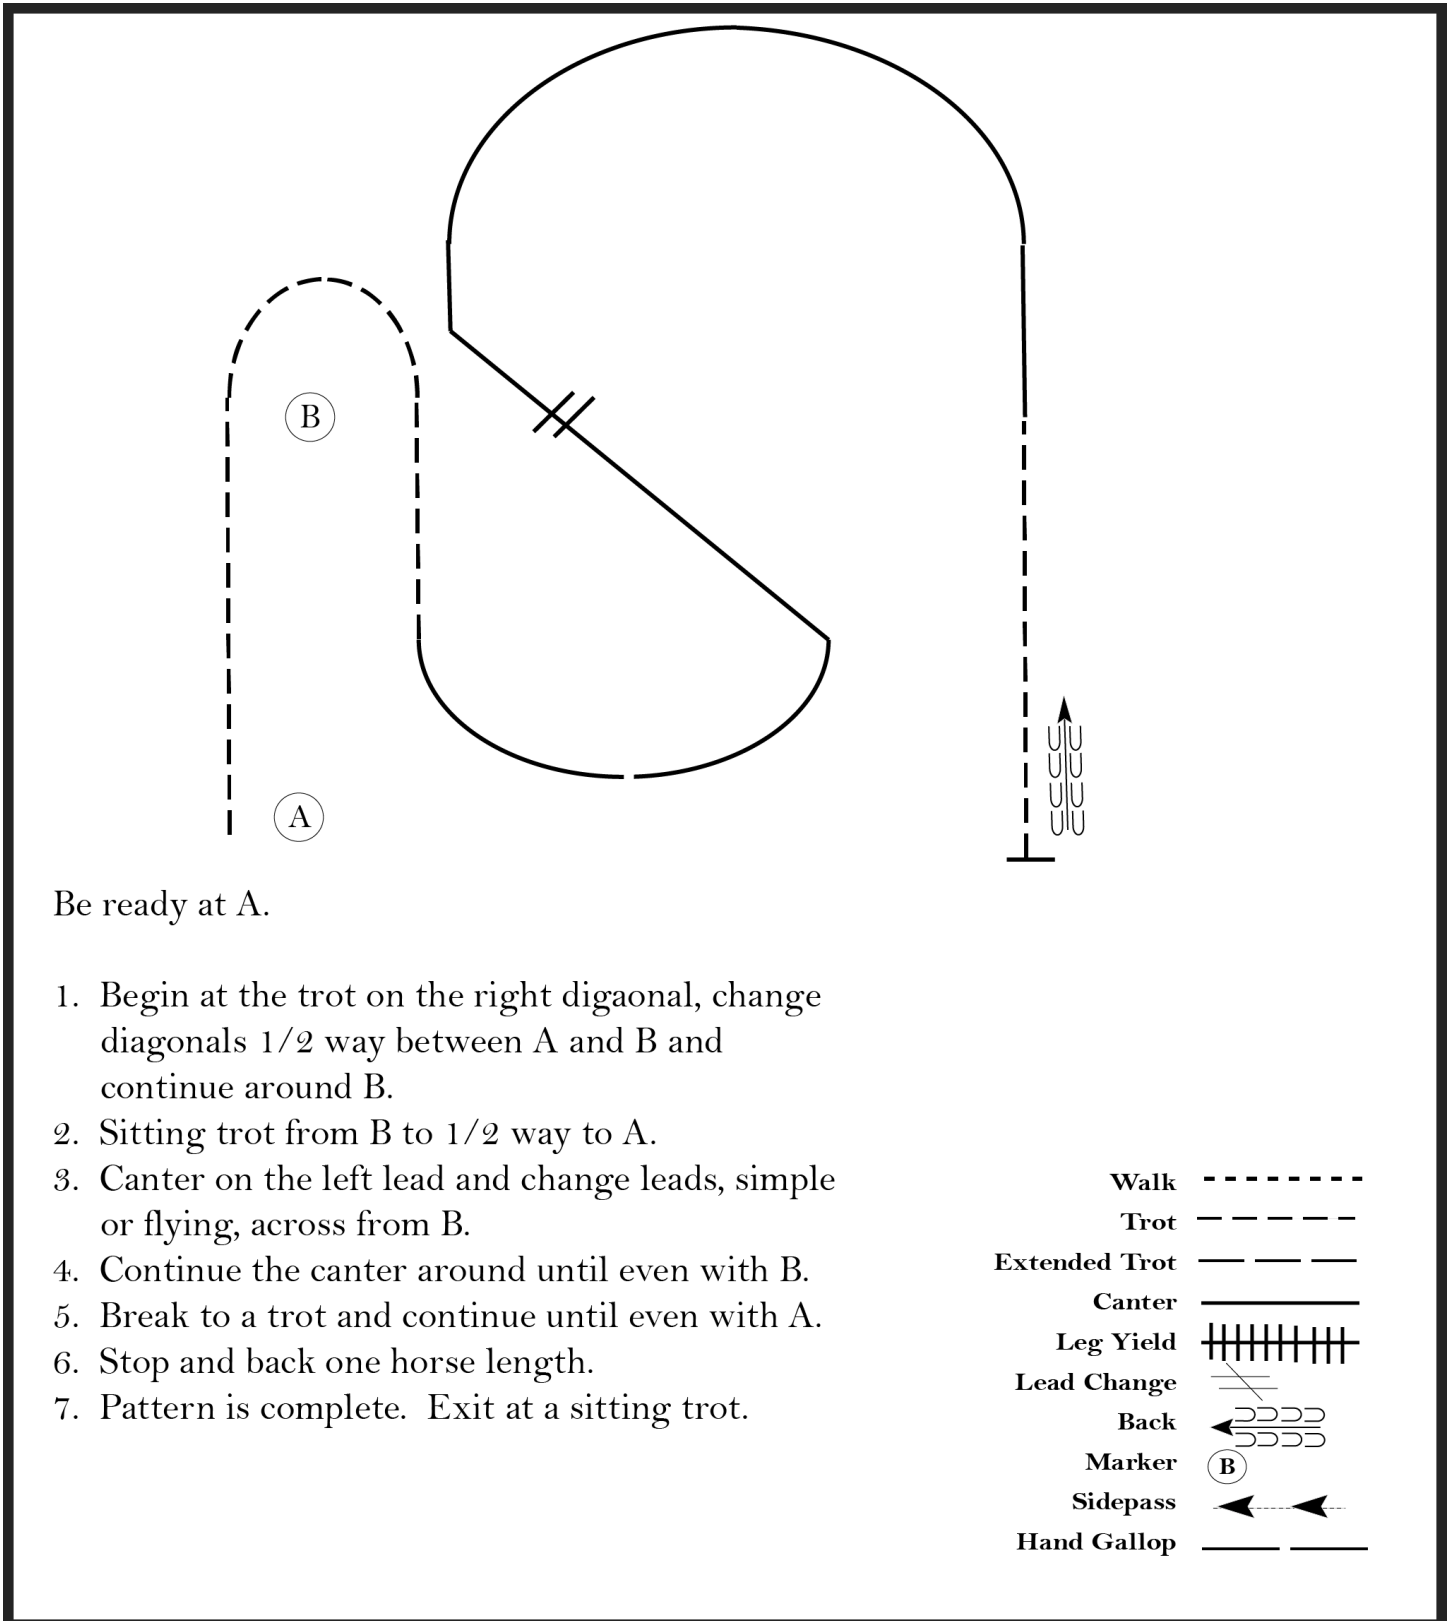

March To The Arch

Hunt Seat Equitation (Small Fry-Walk Trot)

Saturday, March 16, 2024

Be ready at A.

1. Begin at the trot on the right diagonal, change diagonals 1/2 way between A and B and continue around B.
2. Sitting trot from B to 1/2 way to A.
3. Walk in a half circle.
4. Sitting trot on the diagonal line.
5. Trot on the left diagonal in a half circle and until even with A.
6. Stop and back one horse length.
7. Pattern is complete. Exit at a sitting trot.

Walk	-----
Trot	- - - - -
Extended Trot	— — — — —
Canter	—————
Leg Yield	
Lead Change	— / —
Back	← ← ← ← ←
Marker	⊙ B
Sidepass	← — — — — ←
Hand Gallop	— — — — —

[HSE/WT-81]

March To The Arch

Hunt Seat Equitation (L1 Youth- L1 Amateur-Color)

Saturday, March 16, 2024

Be ready at A.

1. Begin at the trot on the right diagonal, change diagonals 1/2 way between A and B and continue around B.
2. Sitting trot from B to 1/2 way to A.
3. Canter on the left lead and change leads, simple or flying, across from B.
4. Continue the canter around until even with B.
5. Break to a trot and continue until even with A.
6. Stop and back one horse length.
7. Pattern is complete. Exit at a sitting trot.

Saturday, March 16, 2024

Be ready at A.

1. Begin at the trot on the right diagonal, change diagonals 1/2 way between A and B and continue around B.
2. Sitting trot from B to 1/2 way to A.
3. Canter on the left lead and change leads, simple or flying, across from B.
4. Move into a hand gallop around until even with B.
5. Remain in two point position, break to a trot and continue until even with A.
6. Stop and back one horse length.
7. Pattern is complete. Exit at a sitting trot.