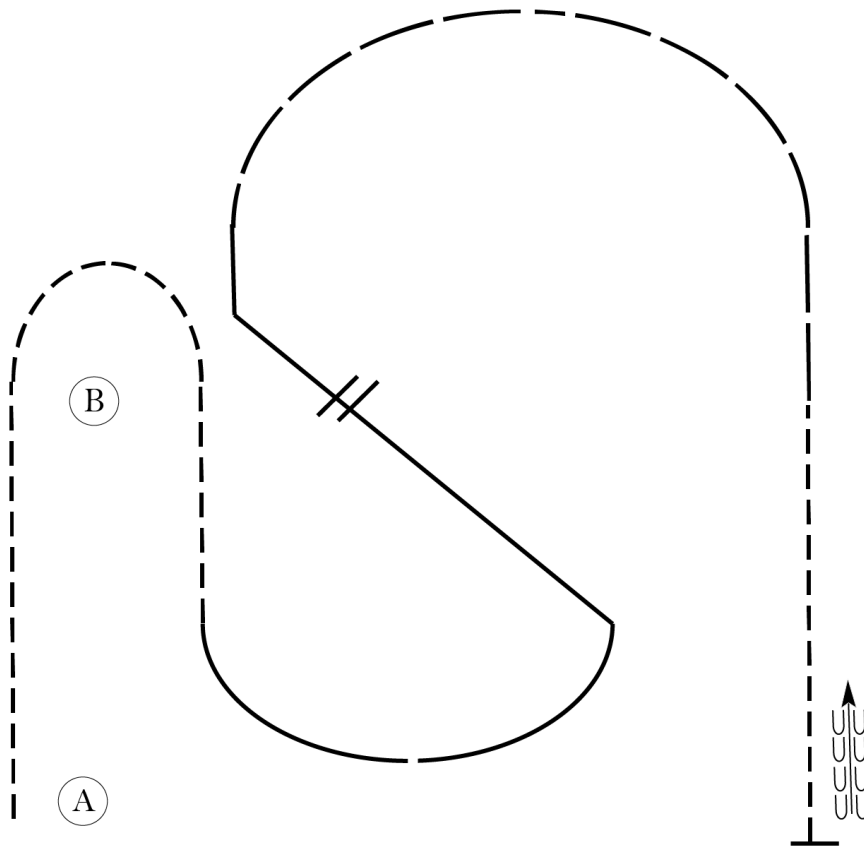

March To The Arch

Hunt Seat Equitation (Small Fry-Walk Trot)

Saturday, March 16, 2024

Be ready at A.

1. Begin at the trot on the right diagonal, change diagonals 1/2 way between A and B and continue around B.
2. Sitting trot from B to 1/2 way to A.
3. Walk in a half circle.
4. Sitting trot on the diagonal line.
5. Trot on the left diagonal in a half circle and until even with A.
6. Stop and back one horse length.
7. Pattern is complete. Exit at a sitting trot.

Saturday, March 16, 2024

Be ready at A.

1. Begin at the trot on the right diagonal, change diagonals 1/2 way between A and B and continue around B.
2. Sitting trot from B to 1/2 way to A.
3. Canter on the left lead and change leads, simple or flying, across from B.
4. Continue the canter around until even with B.
5. Break to a trot and continue until even with A.
6. Stop and back one horse length.
7. Pattern is complete. Exit at a sitting trot.

Walk	-----
Trot	- - - - -
Extended Trot	— — — —
Canter	—————
Leg Yield	
Lead Change	↘
Back	←←←←←
Marker	ⓑ
Sidepass	←- - - -→
Hand Gallop	—————

[HSE/2-81]

Pattern Provided by:

March To The Arch

Hunt Seat Equitation (Youth- L2/L3 Amateur- L2/L3 Select)

Saturday, March 16, 2024

Be ready at A.

1. Begin at the trot on the right diagonal, change diagonals 1/2 way between A and B and continue around B.
2. Sitting trot from B to 1/2 way to A.
3. Canter on the left lead and change leads, simple or flying, across from B.
4. Move into a hand gallop around until even with B.
5. Remain in two point position, break to a trot and continue until even with A.
6. Stop and back one horse length.
7. Pattern is complete. Exit at a sitting trot.