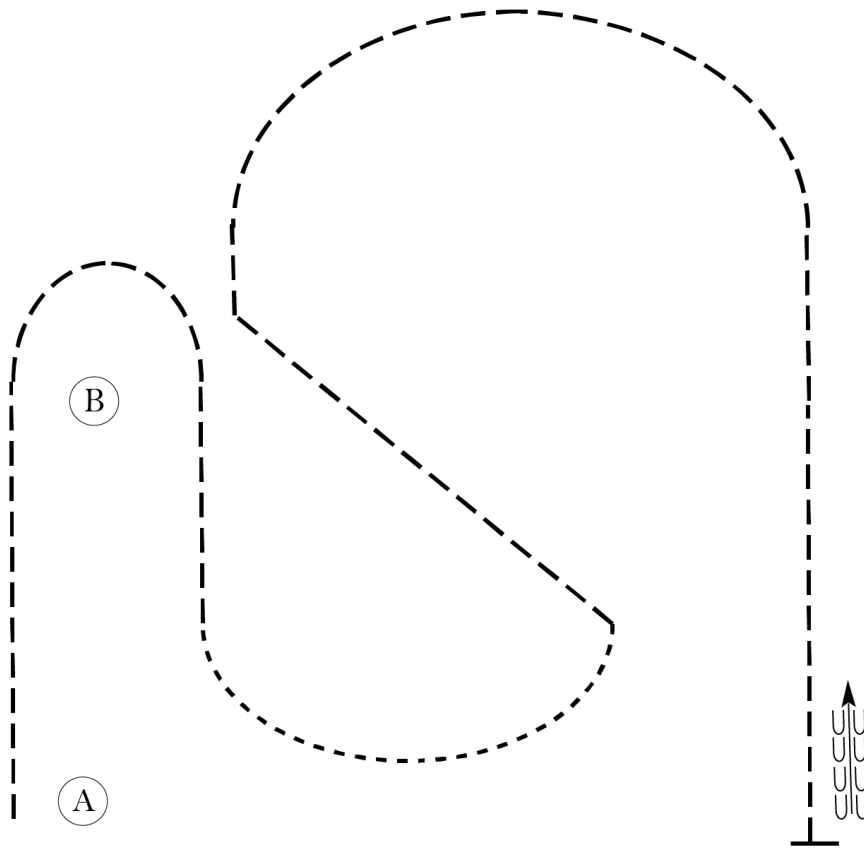

March To The Arch

Hunt Seat Equitation (Small Fry-Walk Trot)

Saturday, March 16, 2024

Be ready at A.

1. Begin at the trot on the right diagonal, change diagonals 1/2 way between A and B and continue around B.
2. Sitting trot from B to 1/2 way to A.
3. Walk in a half circle.
4. Sitting trot on the diagonal line.
5. Trot on the left diagonal in a half circle and until even with A.
6. Stop and back one horse length.
7. Pattern is complete. Exit at a sitting trot.

Walk	-----
Trot	- - - - -
Extended Trot	— — — — —
Canter	—————
Leg Yield	
Lead Change	— / —
Back	← ← ← ← ←
Marker	⊙ B
Sidepass	← — — — — ←
Hand Gallop	— — — — —

[HSE/WT-81]

March To The Arch

Hunt Seat Equitation (L1 Youth- L1 Amateur-Color)

Saturday, March 16, 2024

Be ready at A.

1. Begin at the trot on the right diagonal, change diagonals 1/2 way between A and B and continue around B.
2. Sitting trot from B to 1/2 way to A.
3. Canter on the left lead and change leads, simple or flying, across from B.
4. Continue the canter around until even with B.
5. Break to a trot and continue until even with A.
6. Stop and back one horse length.
7. Pattern is complete. Exit at a sitting trot.

Saturday, March 16, 2024

Be ready at A.

1. Begin at the trot on the right diagonal, change diagonals 1/2 way between A and B and continue around B.
2. Sitting trot from B to 1/2 way to A.
3. Canter on the left lead and change leads, simple or flying, across from B.
4. Move into a hand gallop around until even with B.
5. Remain in two point position, break to a trot and continue until even with A.
6. Stop and back one horse length.
7. Pattern is complete. Exit at a sitting trot.