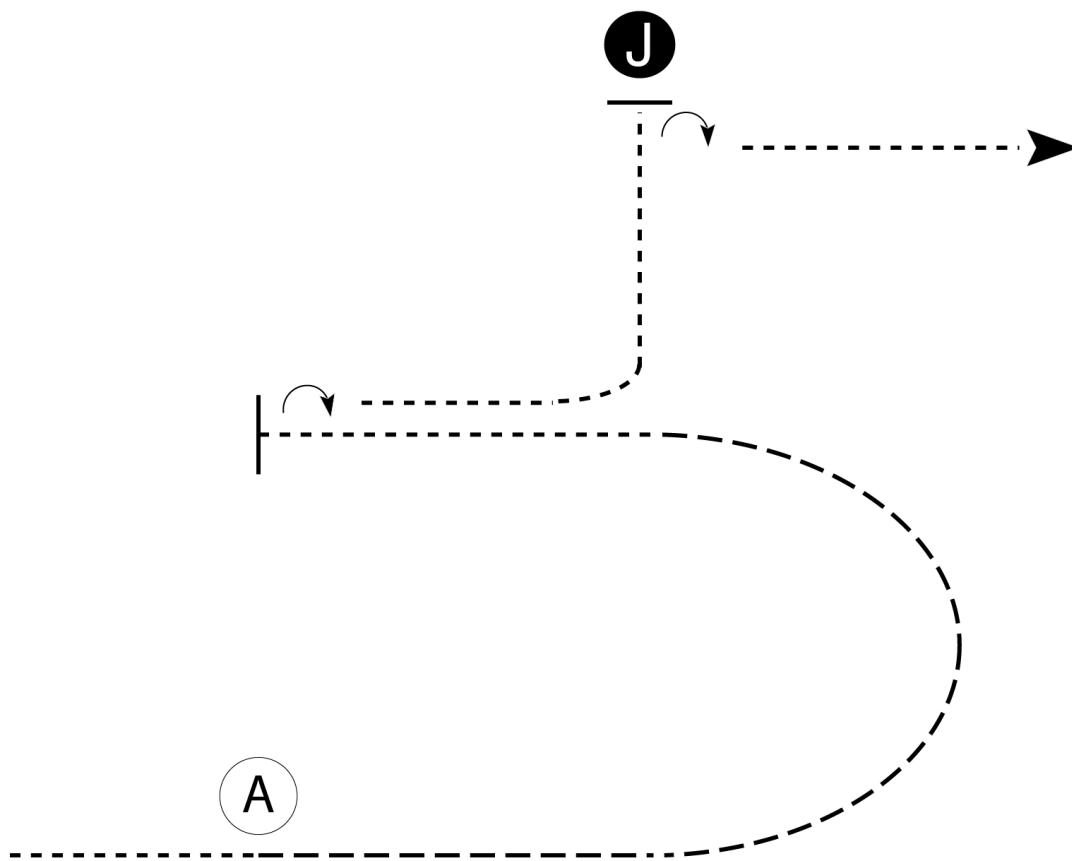

Back To Basics

Showmanship

Walk Trot Youth & Walk Trot All Breed

Show Date: April 25-28, 2024

Be ready before A.

1. Walk to A.
2. Trot in a half circle until even with Judge.
3. Walk in a straight line until even with A.
4. Stop and perform a 1/2 turn.
5. Walk an arc to judge.
6. Stop and set up for inspection.
7. When dismissed, perform a 1/4 turn and walk straight away.

Walk - - - - -

Trot - - - - -

Back ←

Marker

Judge

Follow the instructions of your ring steward.

Back To Basics

Showmanship

Level 1 & Novice Amateur, Level 1 & Novice Youth
Youth 13 & U

Show Date: April 25-28, 2024

Be ready before A.

1. Walk to A.
2. Trot in a half circle until even with Judge.
3. Walk in a straight line until even with A.
4. Stop and perform a 1/2 turn.
5. Trot an arc to judge.
6. Stop and set up for inspection.
7. When dismissed, perform a 1/4 turn and walk straight away.

Walk - - - - -

Trot - - - - -

Back ←

Marker (B)

Judge (J)

Follow the instructions of your ring steward.

Back To Basics

Showmanship