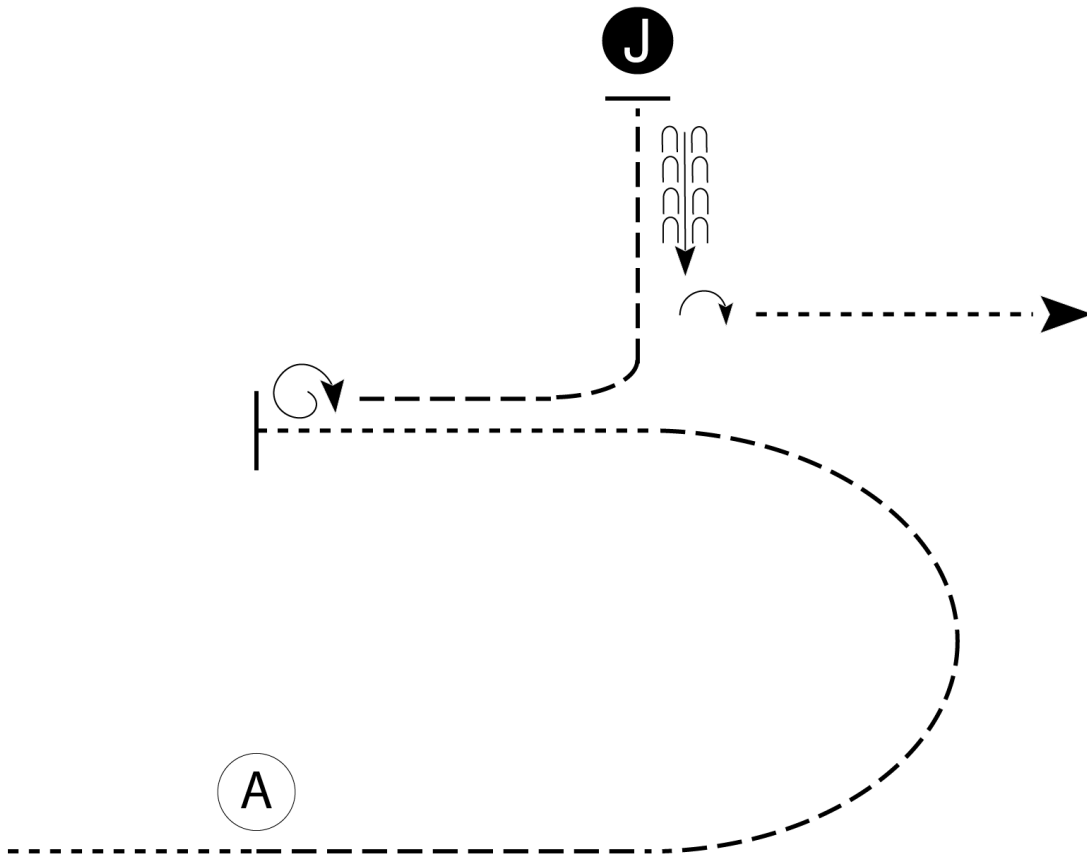

Walk - - - - -

Trot - - - - -

Back ←

Marker (B)

Judge (J)

Follow the instructions of your ring steward.

Back To Basics

Showmanship

Amateur, Select, Masters, Youth 18 & U & All Breed
APHA Amateur Walk Trot - Walk Only

Show Date: April 25-28, 2024

Be ready before A.

1. Walk to A.
2. Trot in a half circle until even with Judge.
3. Walk in a straight line until even with A.
4. Stop and perform a 1 1/2 turn.
5. Trot an arc to judge.
6. Stop and set up for inspection.
7. When dismissed, back approximately one horse length.
8. Perform a 1/4 turn and walk straight away.