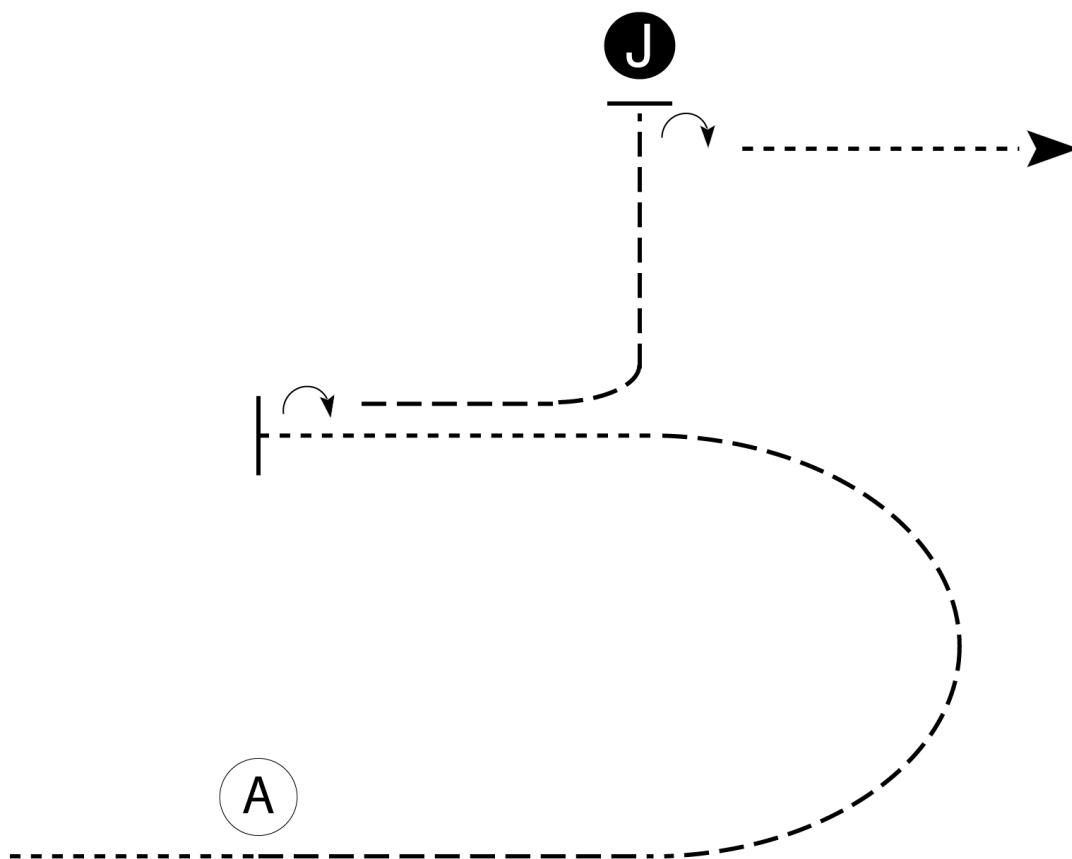

Back To Basics

Showmanship

Walk Trot Youth & Walk Trot All Breed

Show Date: April 25-28, 2024

Be ready before A.

1. Walk to A.
2. Trot in a half circle until even with Judge.
3. Walk in a straight line until even with A.
4. Stop and perform a 1/2 turn.
5. Walk an arc to judge.
6. Stop and set up for inspection.
7. When dismissed, perform a 1/4 turn and walk straight away.

Walk - - - - -

Trot - - - - -

Back ←

Marker

Judge

Follow the instructions of your ring steward.

Back To Basics

Showmanship

Level 1 & Novice Amateur, Level 1 & Novice Youth
Youth 13 & U

Show Date: April 25-28, 2024

Be ready before A.

1. Walk to A.
2. Trot in a half circle until even with Judge.
3. Walk in a straight line until even with A.
4. Stop and perform a 1/2 turn.
5. Trot an arc to judge.
6. Stop and set up for inspection.
7. When dismissed, perform a 1/4 turn and walk straight away.