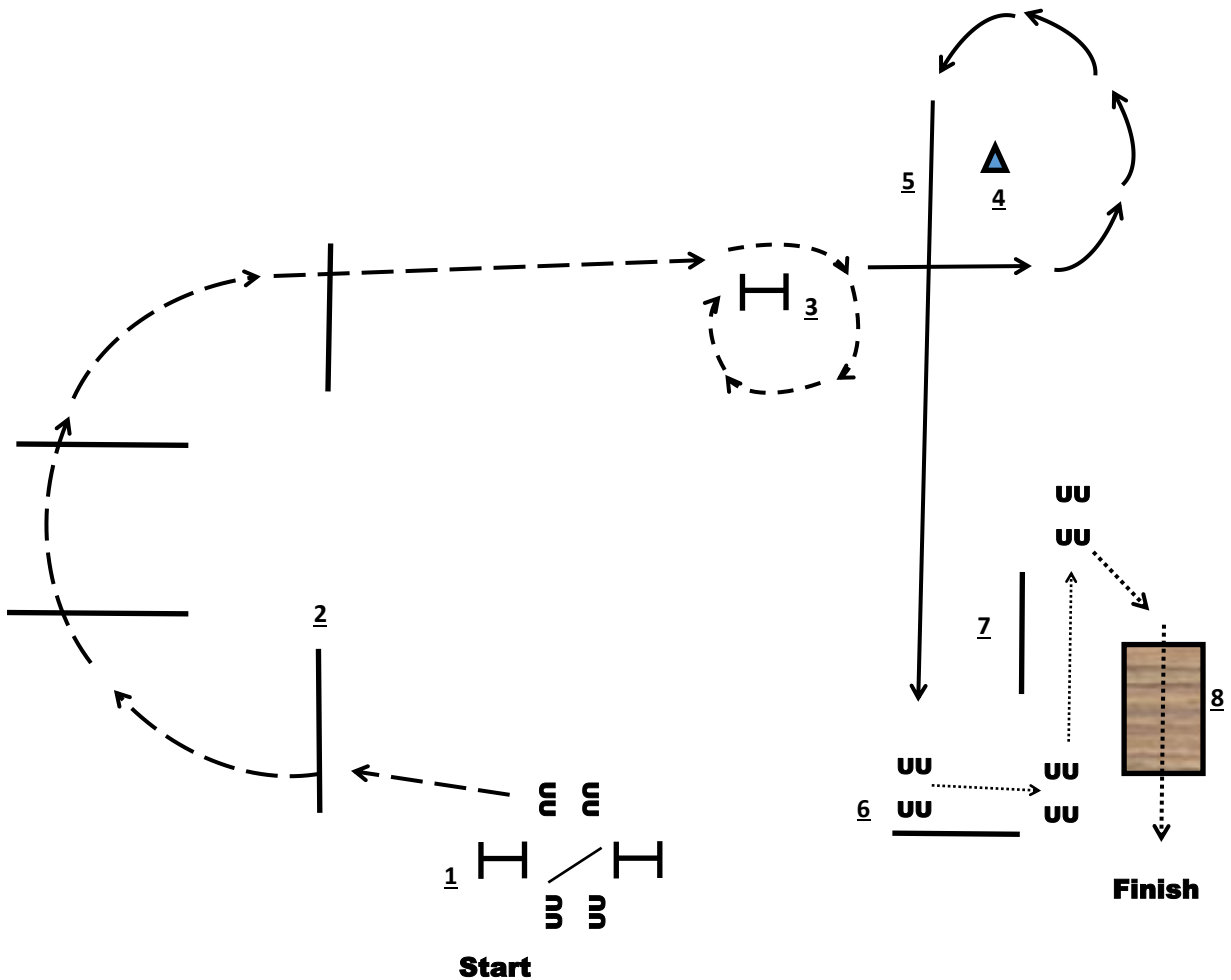

March 29, 2025

Ranch Trail: 409A-All Breed, 410-Youth 18 & Under, 411-Novice Amateur

1. Left hand push gate
2. Trot over the poles to the standard
3. Carry the object around the standard at a walk or trot
4. Lope left lead around the cone
5. Extend the lope to in front of the pole
6. Sidepass left in front of the pole
7. Back between the pole & bridge
8. Walk over the bridge & walk out to finish

March 29, 2025

Ranch Trail: 412/413N-Amateur All Ages, 414/415N-Open

1. Left hand push gate
2. Extend the trot over the poles to the standard
3. Drag the log around the standard at a walk or trot
4. Lope left lead around the cone
5. Extend the lope to in front of the pole
6. Sidepass left in front of the pole
7. Back between the pole & bridge
8. Walk over the bridge & walk out to finish

March 29, 2025
Ranch Trail: 408A-All Breed Walk Trot

1. Left hand push gate
2. Trot over the poles to the standard
3. Carry the object around the standard at a walk or trot
4. Trot around the cone
5. Extend the trot to in front of the pole
6. Sidepass left in front of the pole
7. Back between the pole & bridge
8. Walk over the bridge & walk out to finish