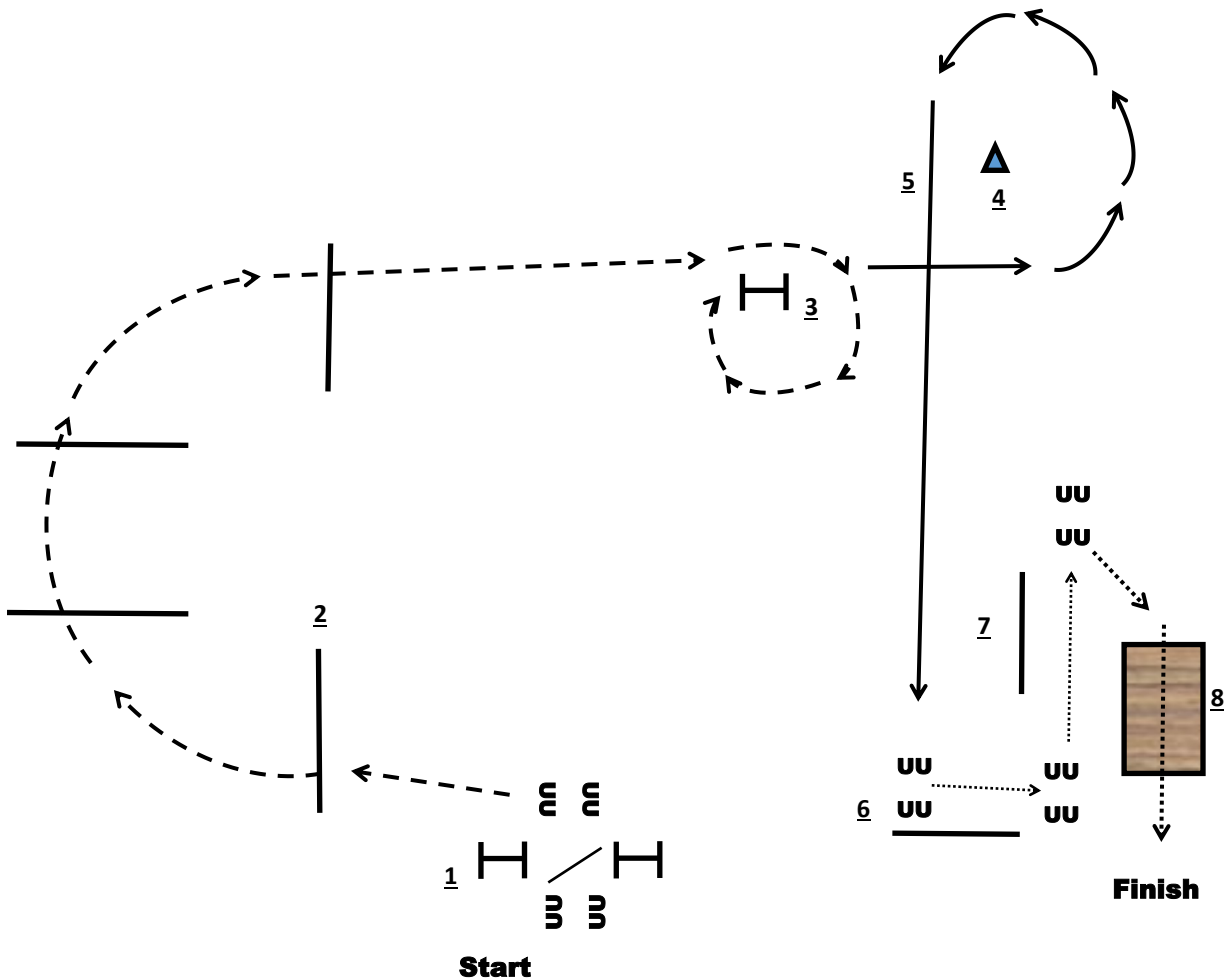

March 29, 2025

Ranch Trail: 409A-All Breed, 410-Youth 18 & Under, 411-Novice Amateur

1. Left hand push gate
2. Trot over the poles to the standard
3. Carry the object around the standard at a walk or trot
4. Lope left lead around the cone
5. Extend the lope to in front of the pole
6. Sidepass left in front of the pole
7. Back between the pole & bridge
8. Walk over the bridge & walk out to finish

March 29, 2025

Ranch Trail: 412/413N-Amateur All Ages, 414/415N-Open

1. Left hand push gate
2. Extend the trot over the poles to the standard
3. Drag the log around the standard at a walk or trot
4. Lope left lead around the cone
5. Extend the lope to in front of the pole
6. Sidepass left in front of the pole
7. Back between the pole & bridge
8. Walk over the bridge & walk out to finish

March 29, 2025
Ranch Trail: 408A-All Breed Walk Trot

1. Left hand push gate
2. Trot over the poles to the standard
3. Carry the object around the standard at a walk or trot
4. Trot around the cone
5. Extend the trot to in front of the pole
6. Sidepass left in front of the pole
7. Back between the pole & bridge
8. Walk over the bridge & walk out to finish