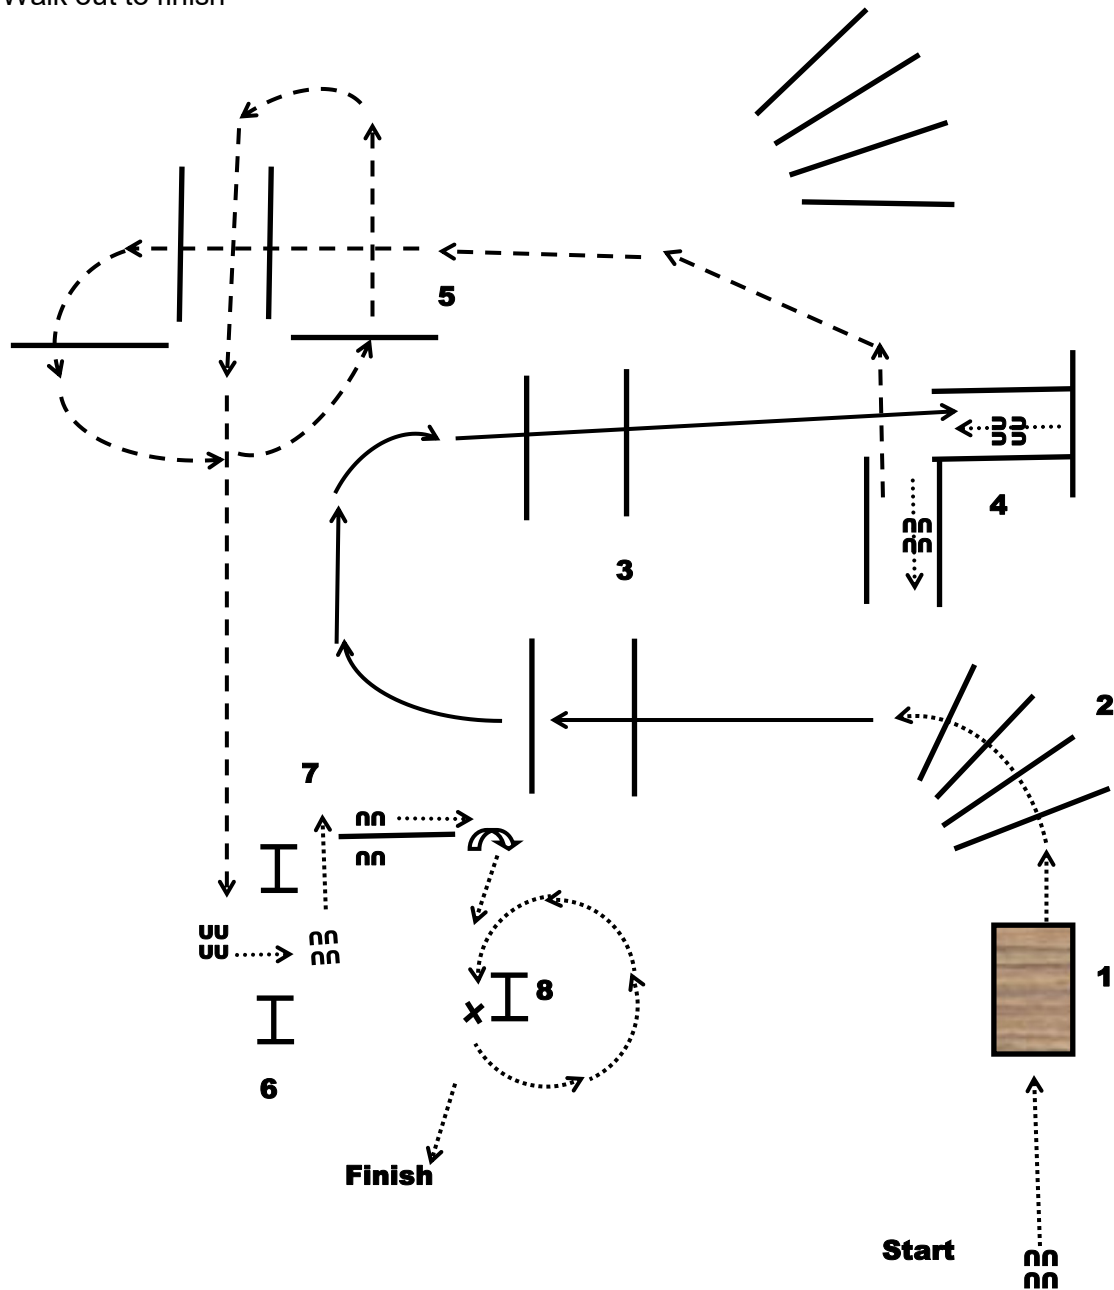

March 28, 2024 All Ranch Trail Classes

1. Walk Bridge
2. Walk Over Poles
3. Lope the Right Lead Over Poles & Into Chute (Walk/Trot will Trot)
4. Back the "L"
5. Trot the Poles
6. Left Hand Push Gate
7. Walk to Pole & Sidepass Right Over the Pole & Pivot Right 1/2 Turn
8. Walk to Carry/Drag—Walk/Trot, Youth & Novice will Carry Object
Amateur & Open will Drag Object Around the Standard & Return to Standard, (Walk Or Trot Optional)
Walk out to finish

March 28, 2024 Trail: 207-Amateur All Ages & 208N, 209-Amateur SPB All Ages, 210-Amateurs Masters 45 & Over & 211N, 212-SR. Horse & 213N, 214-Open SPB

1. Walk Bridge
2. Walk Over Poles
3. Lope Right Lead Over Poles & Into Chute
4. Back the "L"
5. Trot the Poles
6. Lope Left Lead Over Poles & Lope to the Gate
7. Left Hand Push Gate
8. Walk Over 1st Pole & Stop Over 2nd Pole, Sidepass Right Over 2nd Pole & Walk Out to Finish

March 28, 2024 Trail: 196A-All Breed, 197-Green & 198N, 199-Novice Youth, 200-Youth 13 & Under, 201-Youth 18 & Under, 202-Youth 18 & Under SPB, 203-Novice Amateur & 204N, 205-JR. Horse & 206N

1. Walk Bridge
2. Walk Over Poles
3. Lope Right Lead Over Poles & Into Chute
4. Back the "L"
5. Trot the Poles
6. Left Hand Push Gate
7. Walk Over 1st Pole & Sidepass Left Between the Poles & Walk Out to Finish

March 28, 2024 All Walk Trot Classes

1. Walk Bridge
2. Walk Over Poles
3. Trot Over Poles & Into Chute
4. Back the "L"
5. Trot the Poles
6. Left Hand Push Gate
7. Walk Over 1st Pole & Sidepass Left Between Poles, Walk Out to Finish