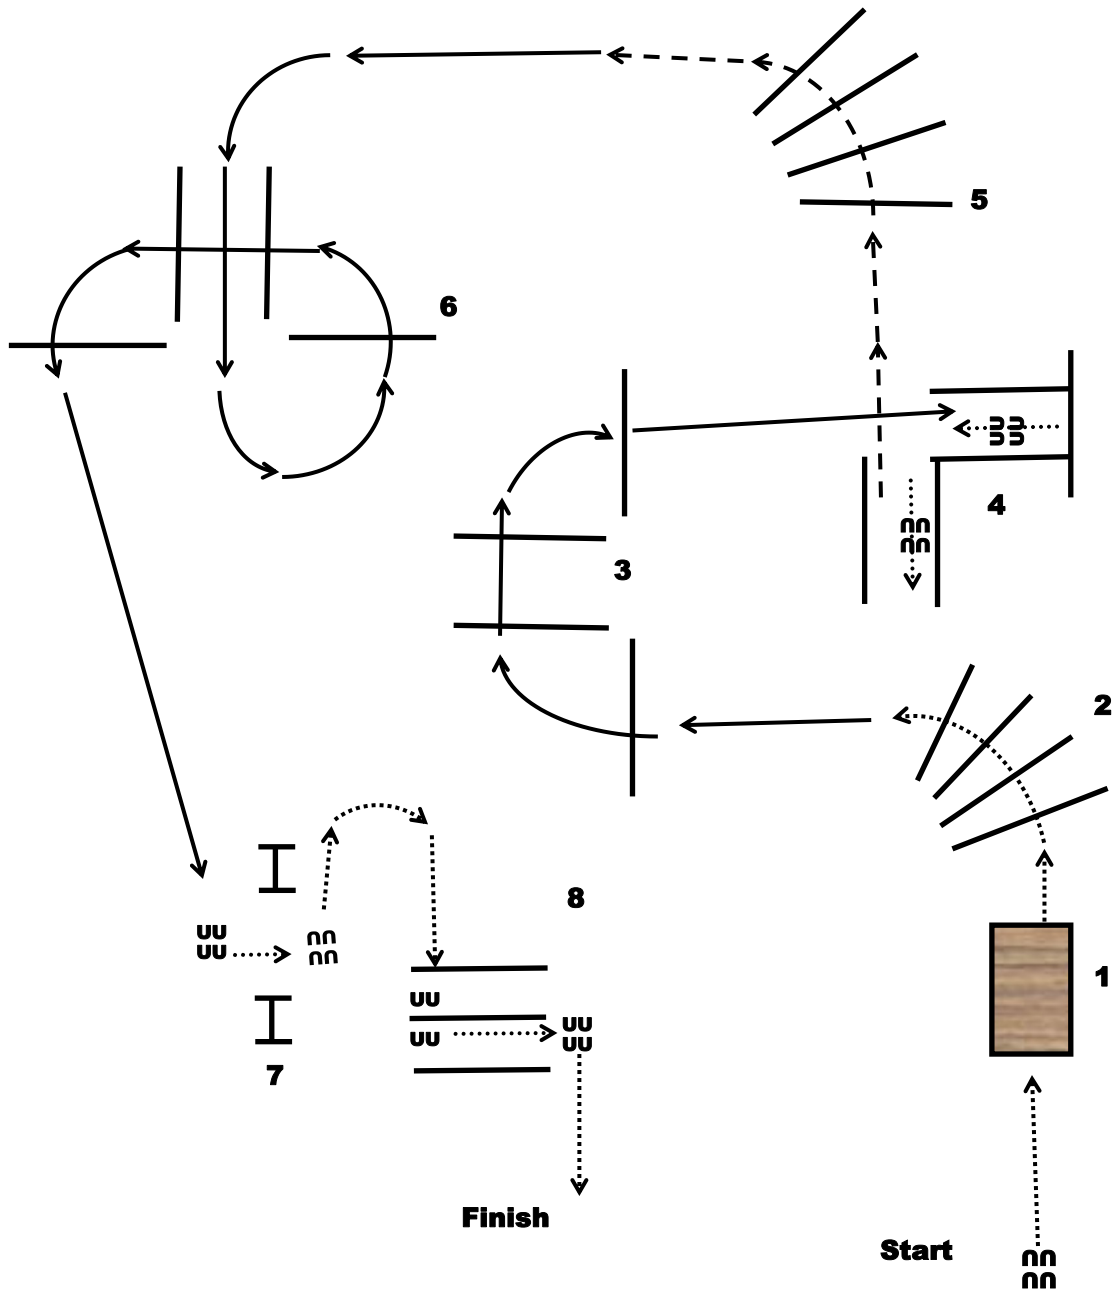

March 28, 2024 All Ranch Trail Classes

1. Walk Bridge
2. Walk Over Poles
3. Lope the Right Lead Over Poles & Into Chute (Walk/Trot will Trot)
4. Back the "L"
5. Trot the Poles
6. Left Hand Push Gate
7. Walk to Pole & Sidepass Right Over the Pole & Pivot Right 1/2 Turn
8. Walk to Carry/Drag—Walk/Trot, Youth & Novice will Carry Object
Amateur & Open will Drag Object Around the Standard & Return to Standard, (Walk Or Trot Optional)
Walk out to finish

March 28, 2024 Trail: 207-Amateur All Ages & 208N, 209-Amateur SPB All Ages, 210-Amateurs Masters 45 & Over & 211N, 212-SR. Horse & 213N, 214-Open SPB

1. Walk Bridge
2. Walk Over Poles
3. Lope Right Lead Over Poles & Into Chute
4. Back the "L"
5. Trot the Poles
6. Lope Left Lead Over Poles & Lope to the Gate
7. Left Hand Push Gate
8. Walk Over 1st Pole & Stop Over 2nd Pole, Sidepass Right Over 2nd Pole & Walk Out to Finish

March 28, 2024 Trail: 196A-All Breed, 197-Green & 198N, 199-Novice Youth, 200-Youth 13 & Under, 201-Youth 18 & Under, 202-Youth 18 & Under SPB, 203-Novice Amateur & 204N, 205-JR. Horse & 206N

1. Walk Bridge
2. Walk Over Poles
3. Lope Right Lead Over Poles & Into Chute
4. Back the "L"
5. Trot the Poles
6. Left Hand Push Gate
7. Walk Over 1st Pole & Sidepass Left Between the Poles & Walk Out to Finish

March 28, 2024 All Walk Trot Classes

1. Walk Bridge
2. Walk Over Poles
3. Trot Over Poles & Into Chute
4. Back the "L"
5. Trot the Poles
6. Left Hand Push Gate
7. Walk Over 1st Pole & Sidepass Left Between Poles, Walk Out to Finish