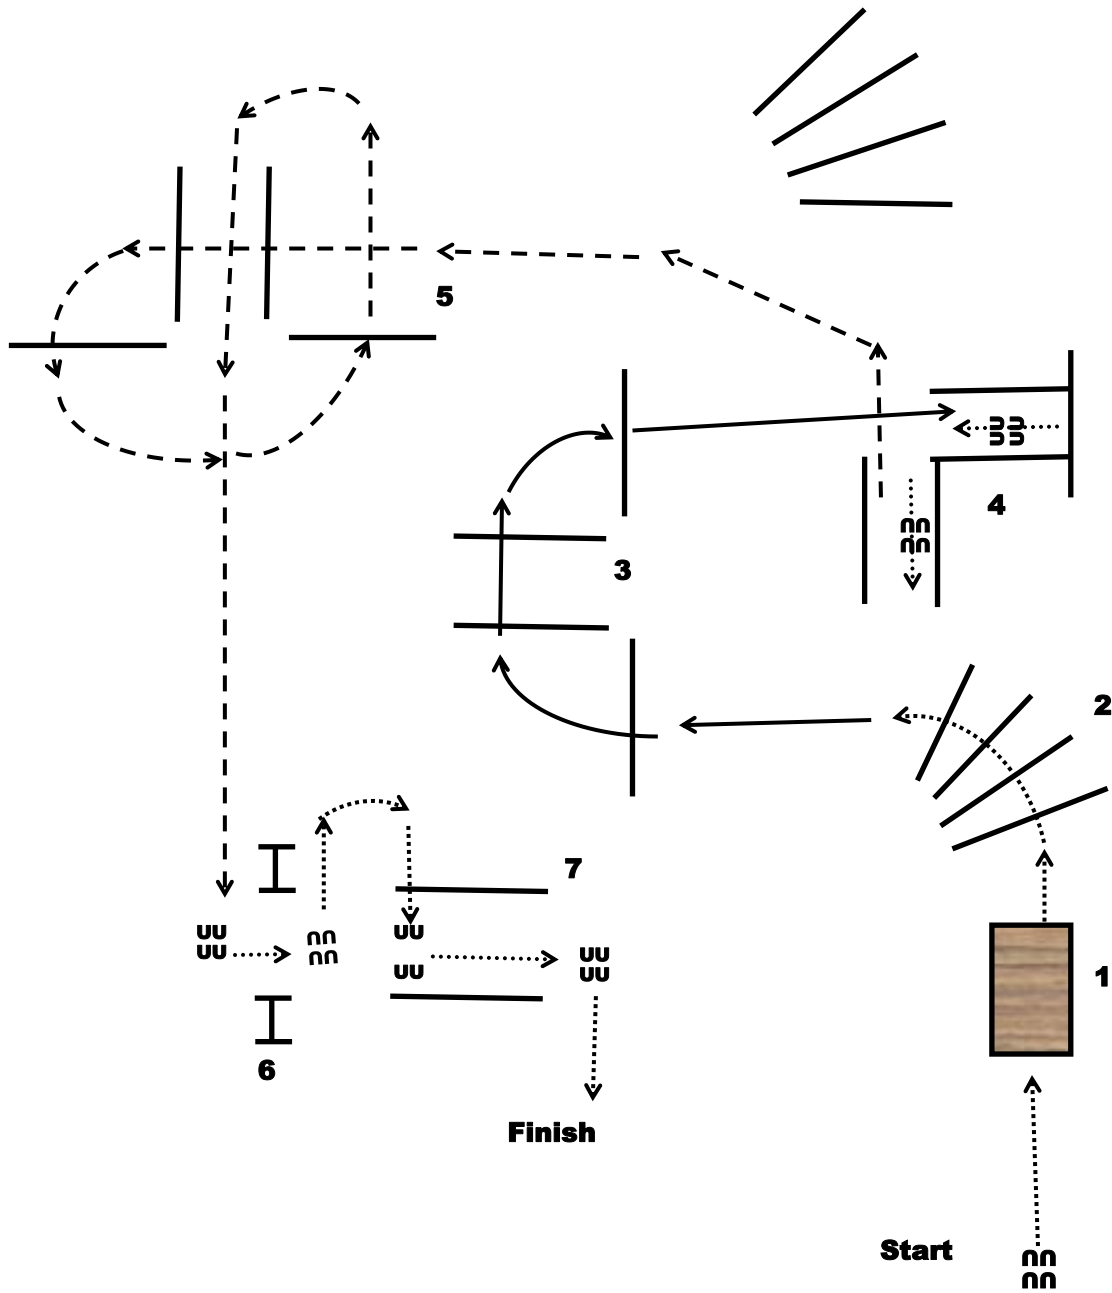

March 28, 2024 All Ranch Trail Classes

1. Walk Bridge
2. Walk Over Poles
3. Lope the Right Lead Over Poles & Into Chute (Walk/Trot will Trot)
4. Back the "L"
5. Trot the Poles
6. Left Hand Push Gate
7. Walk to Pole & Sidepass Right Over the Pole & Pivot Right 1/2 Turn
8. Walk to Carry/Drag—Walk/Trot, Youth & Novice will Carry Object
Amateur & Open will Drag Object Around the Standard & Return to Standard, (Walk Or Trot Optional)
Walk out to finish

March 28, 2024 Trail: 207-Amateur All Ages & 208N, 209-Amateur SPB All Ages, 210-Amateurs Masters 45 & Over & 211N, 212-SR. Horse & 213N, 214-Open SPB

1. Walk Bridge
2. Walk Over Poles
3. Lope Right Lead Over Poles & Into Chute
4. Back the "L"
5. Trot the Poles
6. Lope Left Lead Over Poles & Lope to the Gate
7. Left Hand Push Gate
8. Walk Over 1st Pole & Stop Over 2nd Pole, Sidepass Right Over 2nd Pole & Walk Out to Finish

March 28, 2024 Trail: 196A-All Breed, 197-Green & 198N, 199-Novice Youth, 200-Youth 13 & Under, 201-Youth 18 & Under, 202-Youth 18 & Under SPB, 203-Novice Amateur & 204N, 205-JR. Horse & 206N

1. Walk Bridge
2. Walk Over Poles
3. Lope Right Lead Over Poles & Into Chute
4. Back the "L"
5. Trot the Poles
6. Left Hand Push Gate
7. Walk Over 1st Pole & Sidepass Left Between the Poles & Walk Out to Finish

March 28, 2024 All Walk Trot Classes

1. Walk Bridge
2. Walk Over Poles
3. Trot Over Poles & Into Chute
4. Back the "L"
5. Trot the Poles
6. Left Hand Push Gate
7. Walk Over 1st Pole & Sidepass Left Between Poles, Walk Out to Finish