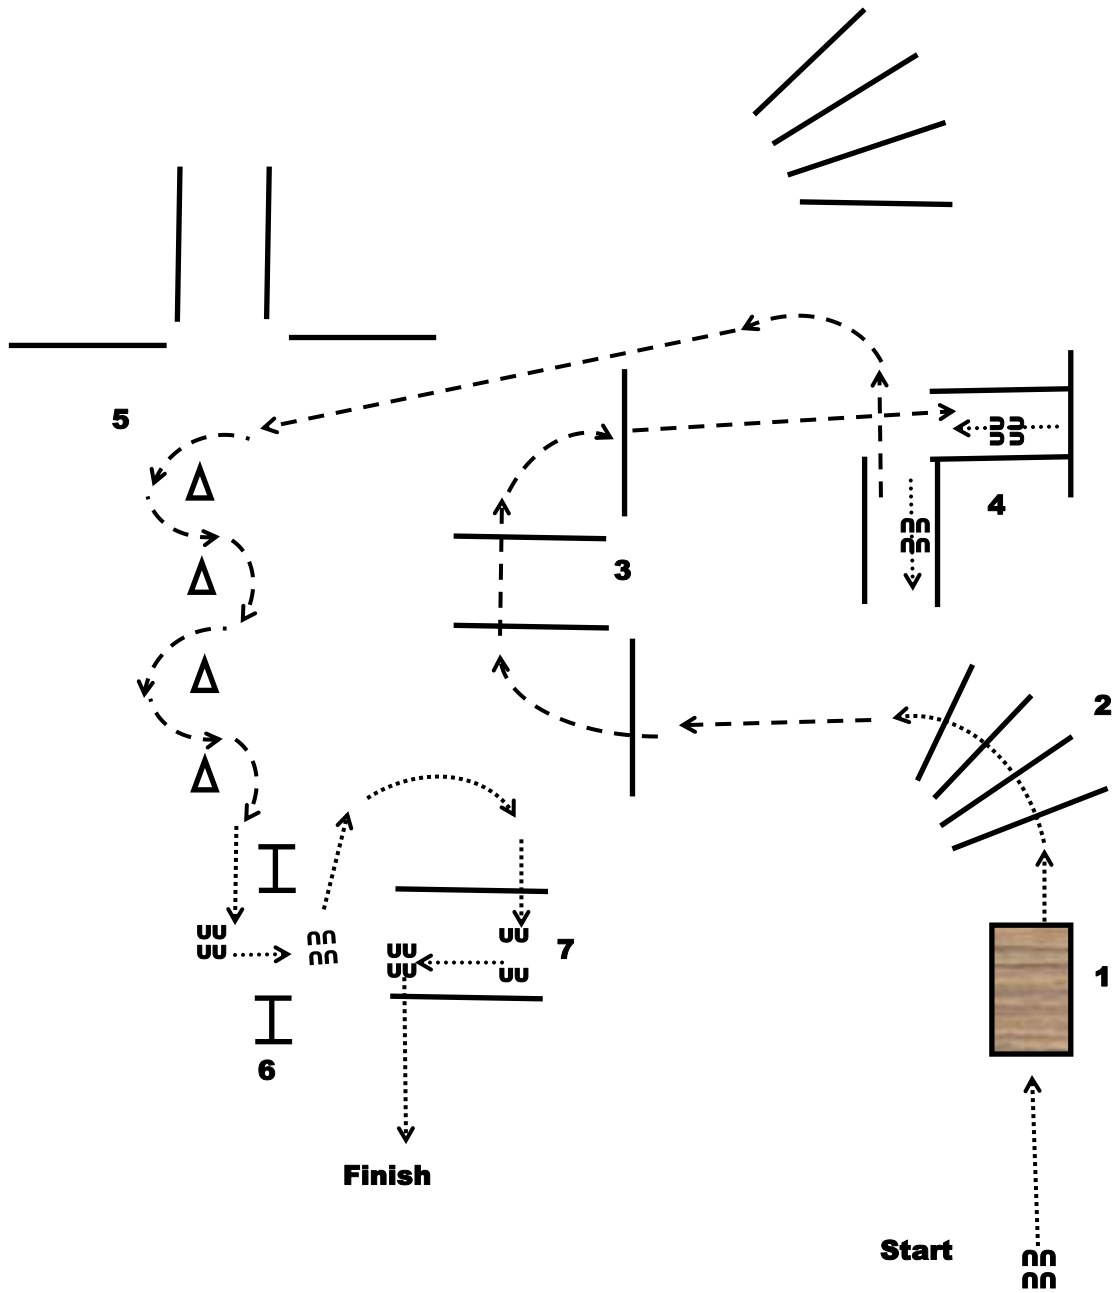

March 28, 2024 All Ranch Trail Classes

1. Walk Bridge
2. Walk Over Poles
3. Lope the Right Lead Over Poles & Into Chute (Walk/Trot will Trot)
4. Back the "L"
5. Trot the Poles
6. Left Hand Push Gate
7. Walk to Pole & Sidepass Right Over the Pole & Pivot Right 1/2 Turn
8. Walk to Carry/Drag—Walk/Trot, Youth & Novice will Carry Object
Amateur & Open will Drag Object Around the Standard & Return to Standard, (Walk Or Trot Optional)
Walk out to finish

March 28, 2024 Trail: 207-Amateur All Ages & 208N, 209-Amateur SPB All Ages, 210-Amateurs Masters 45 & Over & 211N, 212-SR. Horse & 213N, 214-Open SPB

1. Walk Bridge
2. Walk Over Poles
3. Lope Right Lead Over Poles & Into Chute
4. Back the "L"
5. Trot the Poles
6. Lope Left Lead Over Poles & Lope to the Gate
7. Left Hand Push Gate
8. Walk Over 1st Pole & Stop Over 2nd Pole, Sidepass Right Over 2nd Pole & Walk Out to Finish

March 28, 2024 Trail: 196A-All Breed, 197-Green & 198N, 199-Novice Youth, 200-Youth 13 & Under, 201-Youth 18 & Under, 202-Youth 18 & Under SPB, 203-Novice Amateur & 204N, 205-JR. Horse & 206N

1. Walk Bridge
2. Walk Over Poles
3. Lope Right Lead Over Poles & Into Chute
4. Back the "L"
5. Trot the Poles
6. Left Hand Push Gate
7. Walk Over 1st Pole & Sidepass Left Between the Poles & Walk Out to Finish

March 28, 2024 Trail: All In-Hand Classes

1. Walk Bridge
2. Walk Over Poles
3. Trot Over Poles & Into Chute
4. Back the "L"
5. Trot Around Cones & Walk to Gate
6. Left Hand Push Gate
7. Walk Over 1st Pole & Sidepass Right Between the Poles & Walk Out Over the 2nd Pole to Finish