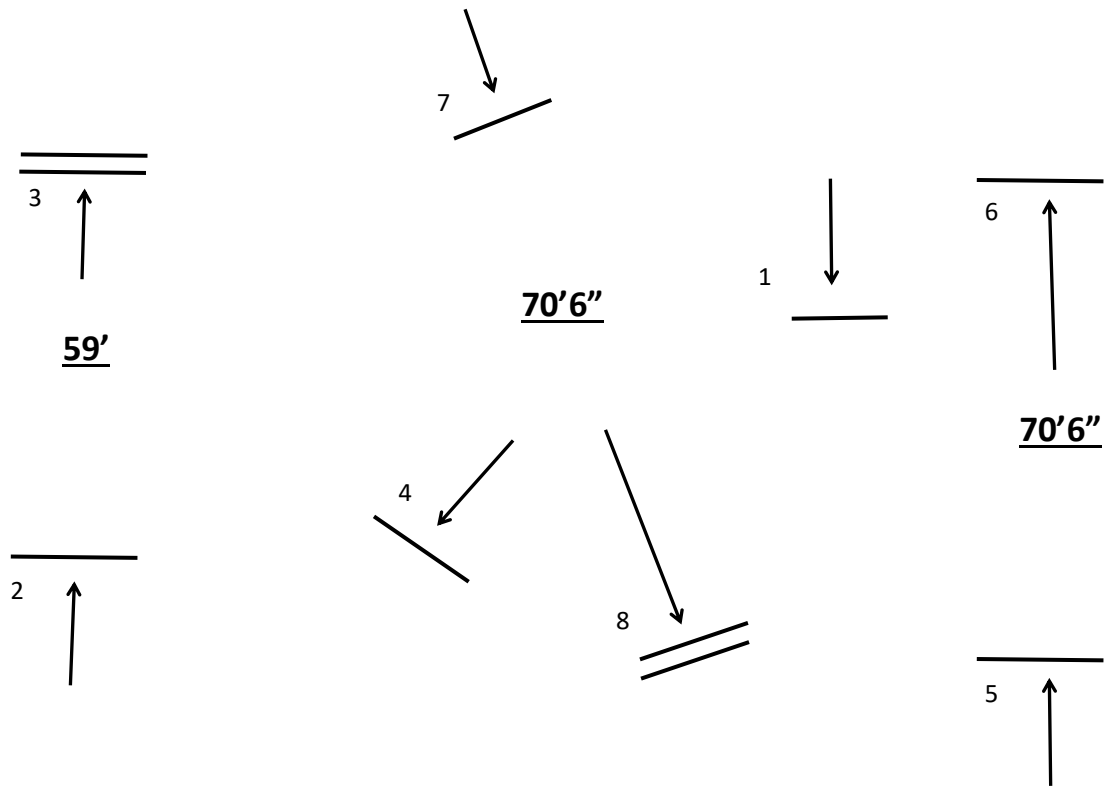

March 31, 2024 All Working Hunter Classes

382A, 383, 384, 385, 386

C. HUNTER DISTANCES. Combinations: one stride in and out, 24-26 feet; two strides in and out, 36 feet. Distances relative to height are recommended as below. Consideration should be given to adjusting only if weather conditions or arena footing (too deep, packed, too hard, or too wet) would so warrant. Safety of horse and/or rider should always be given priority.

Height	2'6"	2'9"	3'0"
Distance			
(3) strides	47' (14.35m)	47'6" (14.51m)	48' (14.63m)
(4) strides	59' (17.98m)	59'6" (18.17m)	60' (18.29m)
(5) strides	70'6" (21.52m)	71' (21.64m)	72' (21.95m)
(6) strides	82' (24.99m)	82'6" (25.18m)	84' (25.60m)
(7) strides	93'6" (28.53m)	94' (28.65m)	96' (29.26m)