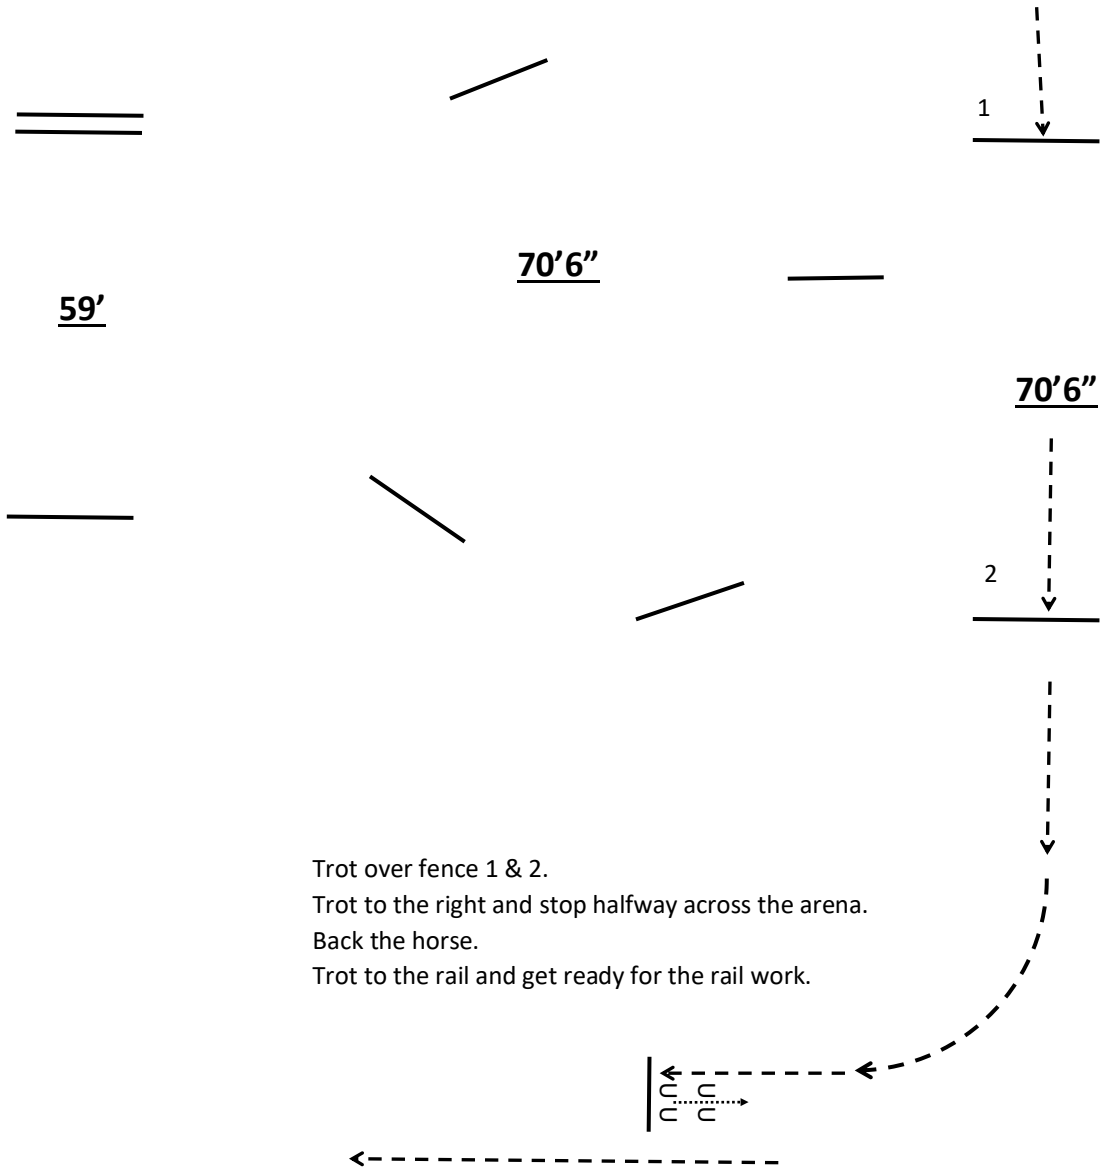

## 380A, 381A

Trot over fence 1 & 2.  
Trot to the right and stop halfway across the arena.  
Back the horse.  
Trot to the rail and get ready for the rail work.

## 387A, 388, 389, 390, 391

C. HUNTER DISTANCES. Combinations: one stride in and out, 24-26 feet; two strides in and out, 36 feet. Distances relative to height are recommended as below. Consideration should be given to adjusting only if weather conditions or arena footing (too deep, packed, too hard, or too wet) would so warrant. Safety of horse and/or rider should always be given priority.