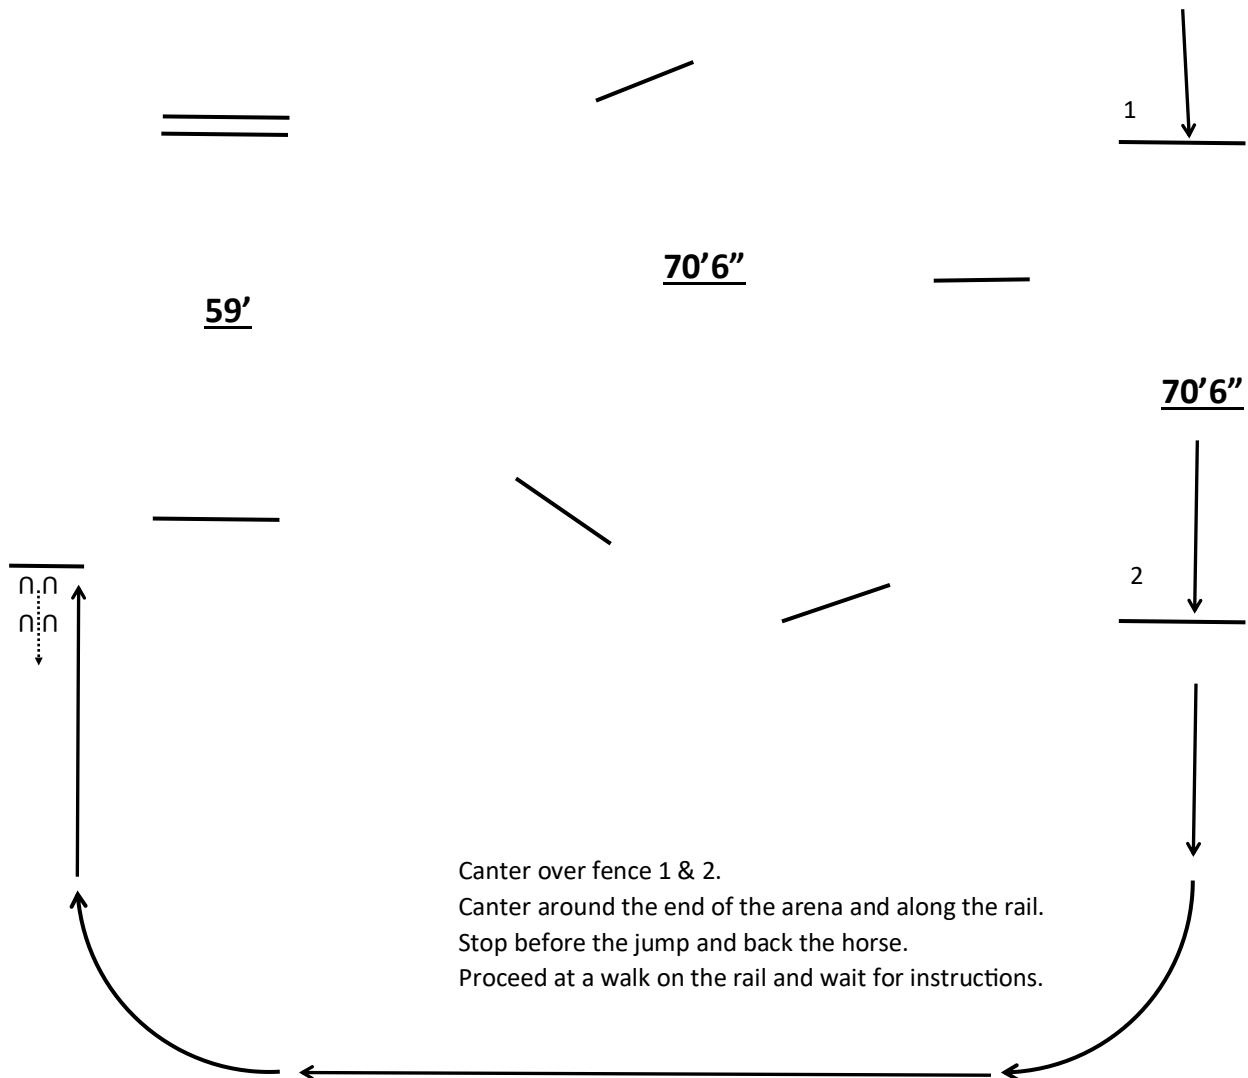

March 31, 2024 All Hunter Hack Classes

392A, 393, 394, 395, 396, 397