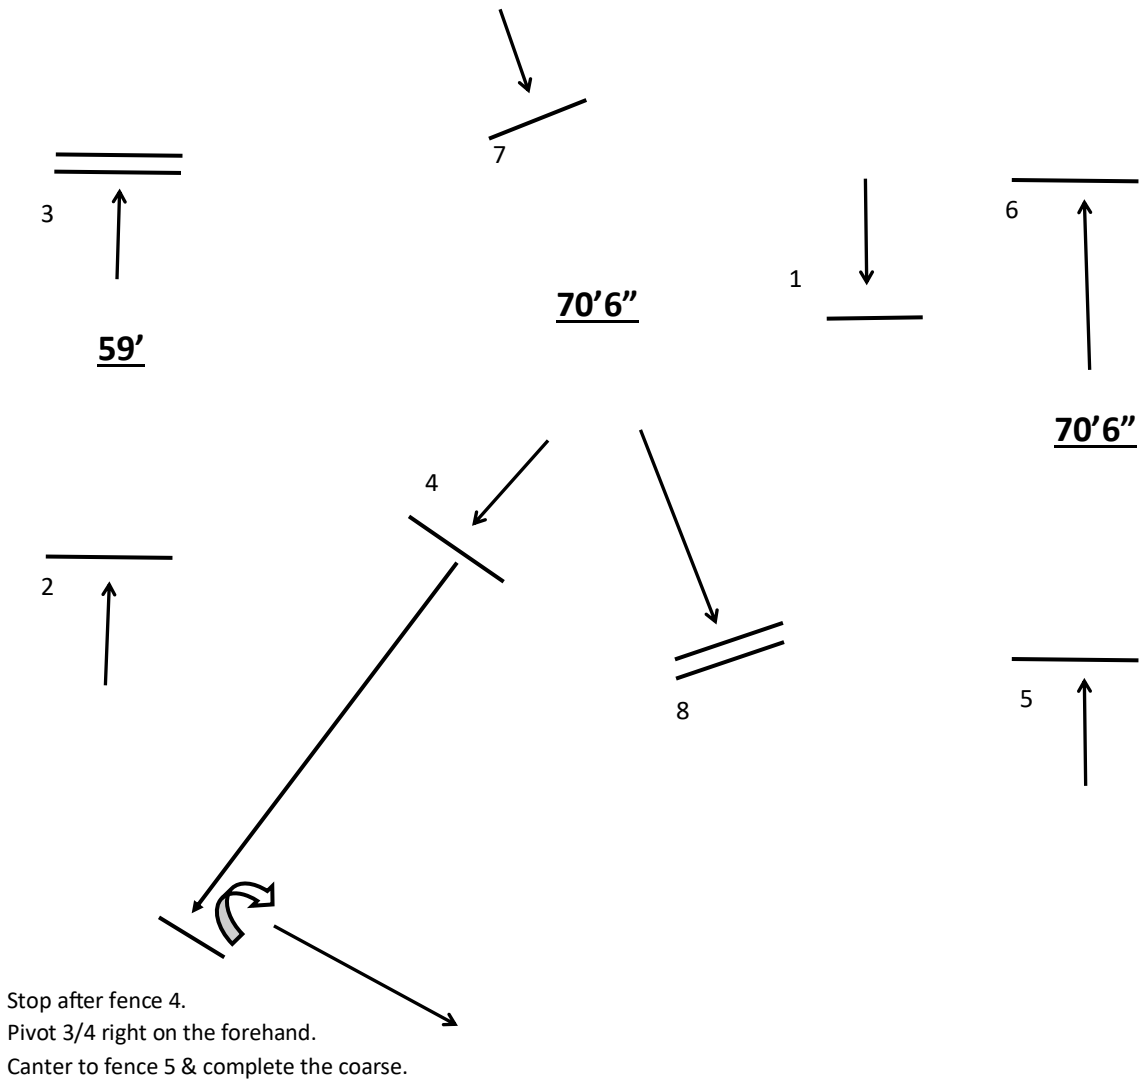

# March 31, 2024 All Walk Trot Hunter Hack Classes

## 380A, 381A

Trot over fence 1 & 2.  
Trot to the right and stop halfway across the arena.  
Back the horse.  
Trot to the rail and get ready for the rail work.

## 387A, 388, 389, 390, 391

C. HUNTER DISTANCES. Combinations: one stride in and out, 24-26 feet; two strides in and out, 36 feet. Distances relative to height are recommended as below. Consideration should be given to adjusting only if weather conditions or arena footing (too deep, packed, too hard, or too wet) would so warrant. Safety of horse and/or rider should always be given priority.

March 31, 2024 All Walk Trot Working Hunter Classes

376A, 377A, 378, 379