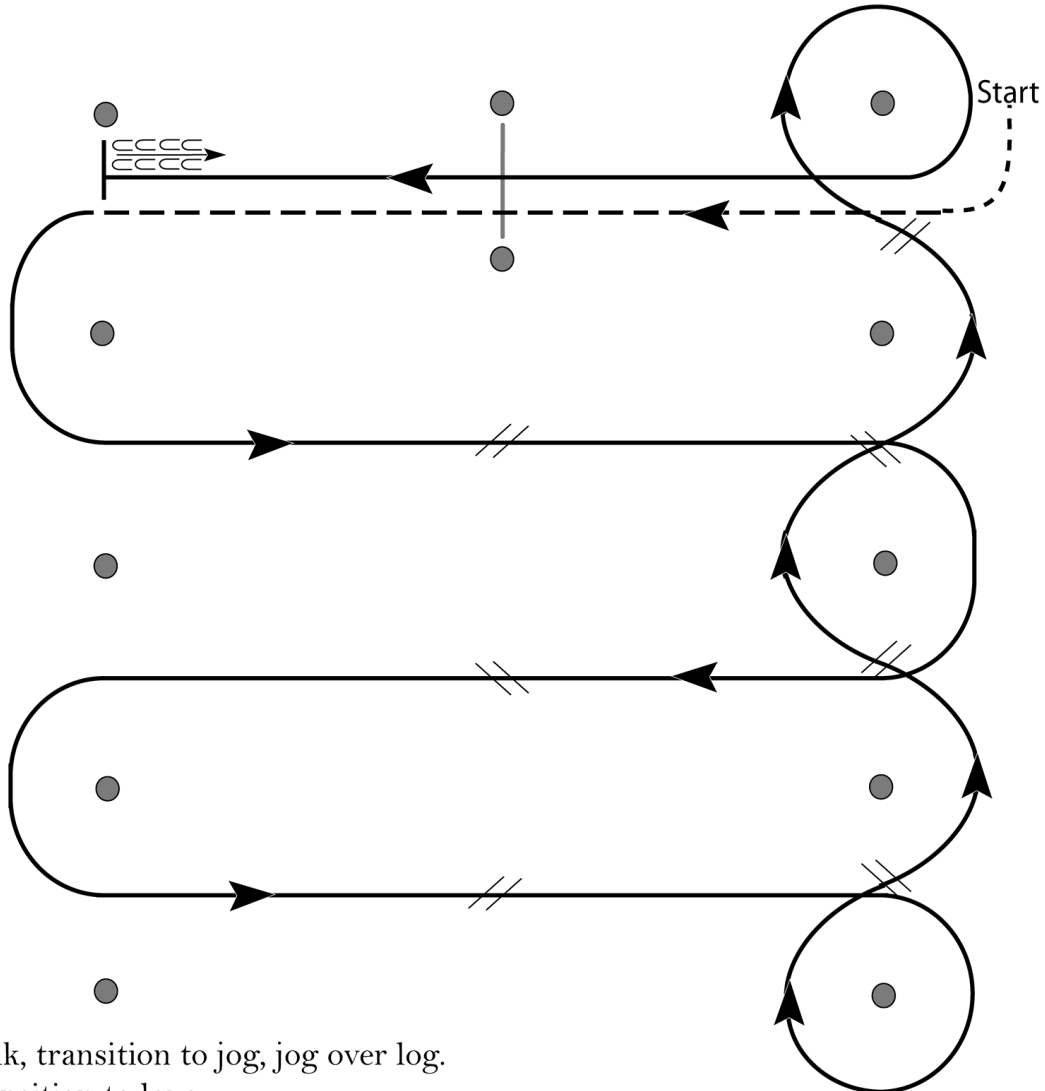

2019 APHA Zone 2

All Western Riding - EXCEPT GREEN

1. Walk, transition to jog, jog over log.
2. Transition to lope.
3. First crossing change.
4. Second crossing change.
5. Third crossing change.
6. Circle and first line change.
7. Second line change.
8. Third line change.
9. Fourth line change and circle.
10. Lope log.
11. Lope, stop and back.

[WR/OP-2]