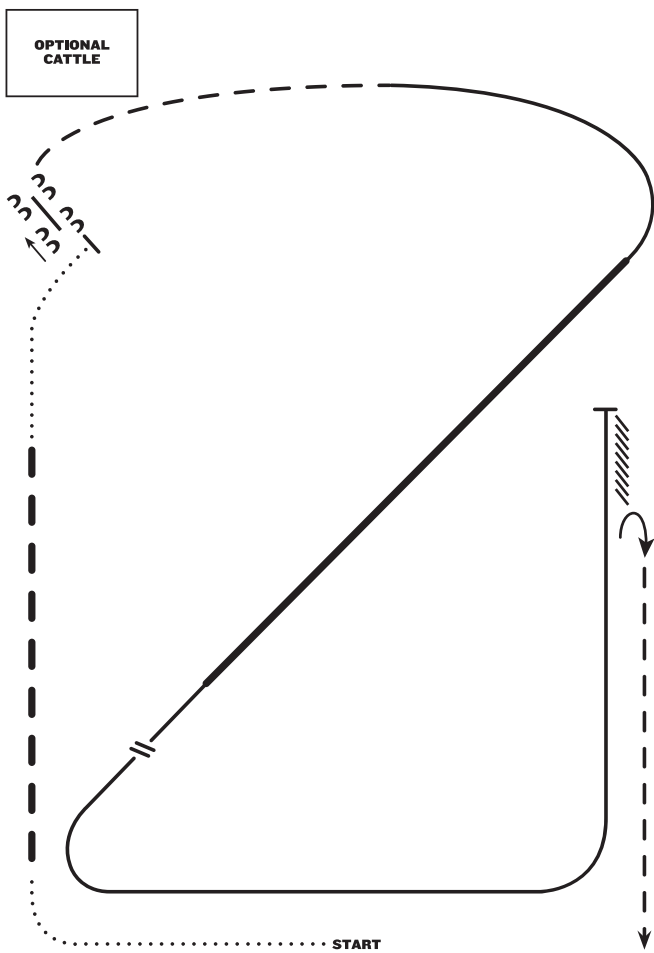

RANCH RIDING - PATTERN 10

LEGEND	
.....	Walk
.....	Extended Walk
- - - -	Trot
- - - -	Extended Trot
————	Lope
————	Extended Lope
//////	Back
∩	Lead Change

1. Walk
2. Extended trot
3. Walk
4. Stop, side pass left over log
5. Trot
6. Lope right lead
7. Extended lope right lead
8. Collect lope and change leads (simple or flying)
9. Lope left lead
10. Stop and back
11. 1/2 turn right
12. Trot

Note: The drawn description of this pattern is only intended for the general depiction of the pattern. Exhibitors should utilize the arena space to best exhibit their horses.