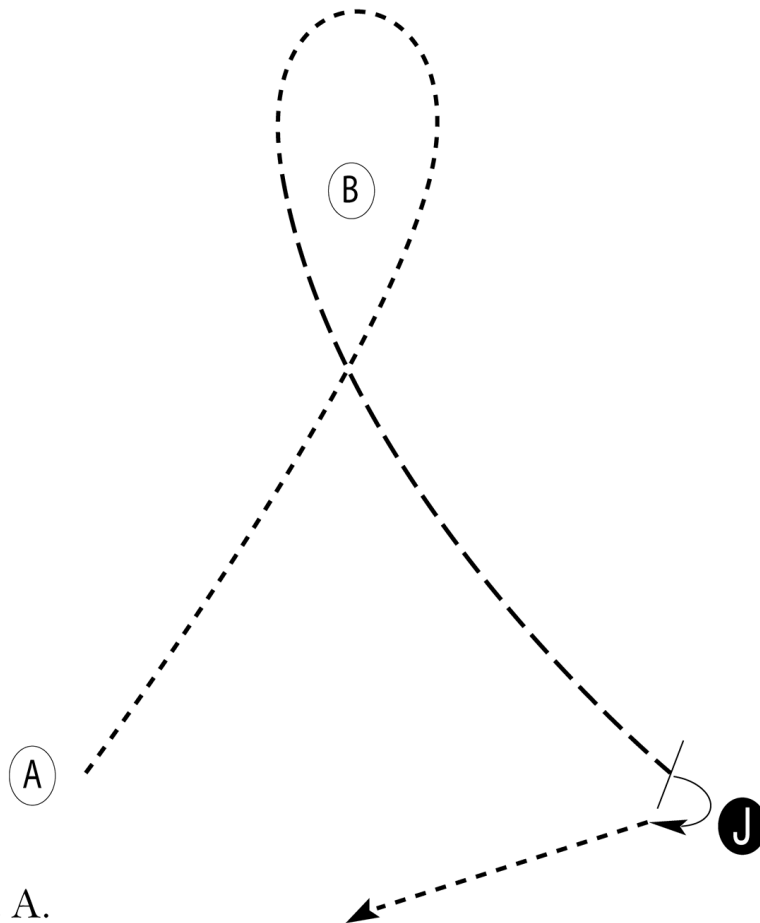

Back to Basics

Walk Trot - Youth 5-10, Youth 11-18, All Breed Showmanship

Show Date: 04-16-2026

Be ready at A.

1. Walk from A to and around B.
2. Trot from B to the judge.
3. Stop and set up for inspection.
4. When dismissed, turn approximately 90 degrees and follow the instructions of your ring steward.

Walk	-----
Trot	- - - - -
Back	←
Marker	Ⓚ
Judge	Ⓝ

Back to Basics

AQHA, APHA, L1, Rookie, Novice, All Breed Amateur Walk Trot - Walk Only Showmanship

Show Date: 04-16-2026

1. Walk A to and around B
2. At B trot to C
3. Stop at C and perform a 225 degree turn
4. Walk to the judge and set up for inspection
5. When dismissed perform a 90 degree turn and walk straight away from the judge

Back to Basics

AQHA, APHA, Youth, Amateur, Select, Masters

Showmanship

Show Date: 04-16-2026

1. Walk halfway from A to B
2. Trot to and around B and continue to C
3. Stop at C and back in a half circle to the judge
4. Stop and set up for inspection
5. When dismissed trot straight away from the judge