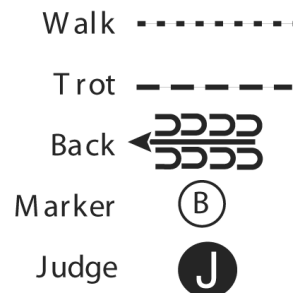

Back to Basics

Walk Trot - Youth 5-10, Youth 11-18, All Breed Showmanship

Show Date: 04-16-2026

Be ready at A.

1. Walk from A to and around B.
2. Trot from B to the judge.
3. Stop and set up for inspection.
4. When dismissed, turn approximately 90 degrees and follow the instructions of your ring steward.

Walk	-----
Trot	- - - - -
Back	←
Marker	Ⓚ
Judge	Ⓝ

Back to Basics

AQHA, APHA, L1, Rookie, Novice, All Breed Amateur Walk Trot - Walk Only Showmanship

Show Date: 04-16-2026

1. Walk A to and around B
2. At B trot to C
3. Stop at C and perform a 225 degree turn
4. Walk to the judge and set up for inspection
5. When dismissed perform a 90 degree turn and walk straight away from the judge

Back to Basics

AQHA, APHA, Youth, Amateur, Select, Masters

Showmanship

Show Date: 04-16-2026

1. Walk halfway from A to B
2. Trot to and around B and continue to C
3. Stop at C and back in a half circle to the judge
4. Stop and set up for inspection
5. When dismissed trot straight away from the judge