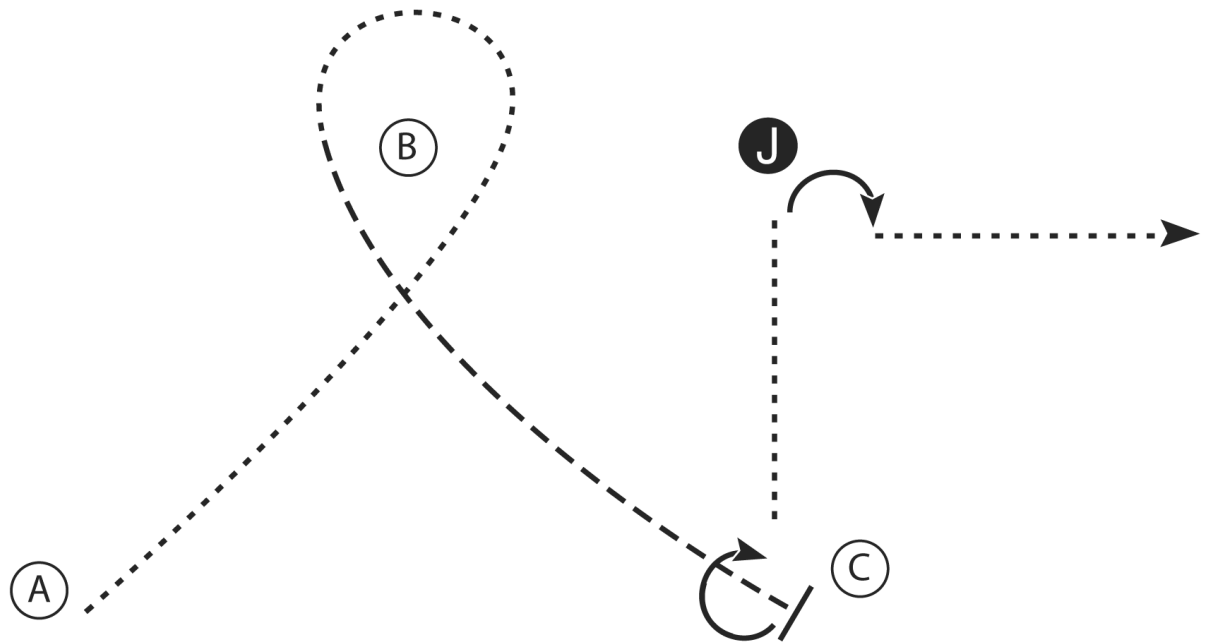

Back to Basics

Walk Trot - Youth 5-10, Youth 11-18, All Breed Showmanship

Show Date: 04-16-2026

Be ready at A.

1. Walk from A to and around B.
2. Trot from B to the judge.
3. Stop and set up for inspection.
4. When dismissed, turn approximately 90 degrees and follow the instructions of your ring steward.

Walk	-----
Trot	- - - - -
Back	←
Marker	Ⓚ
Judge	Ⓝ

Back to Basics

AQHA, APHA, L1, Rookie, Novice, All Breed Amateur Walk Trot - Walk Only Showmanship

Show Date: 04-16-2026

1. Walk A to and around B
2. At B trot to C
3. Stop at C and perform a 225 degree turn
4. Walk to the judge and set up for inspection
5. When dismissed perform a 90 degree turn and walk straight away from the judge

Back to Basics

AQHA, APHA, Youth, Amateur, Select, Masters

Showmanship

Show Date: 04-16-2026

1. Walk halfway from A to B
2. Trot to and around B and continue to C
3. Stop at C and back in a half circle to the judge
4. Stop and set up for inspection
5. When dismissed trot straight away from the judge