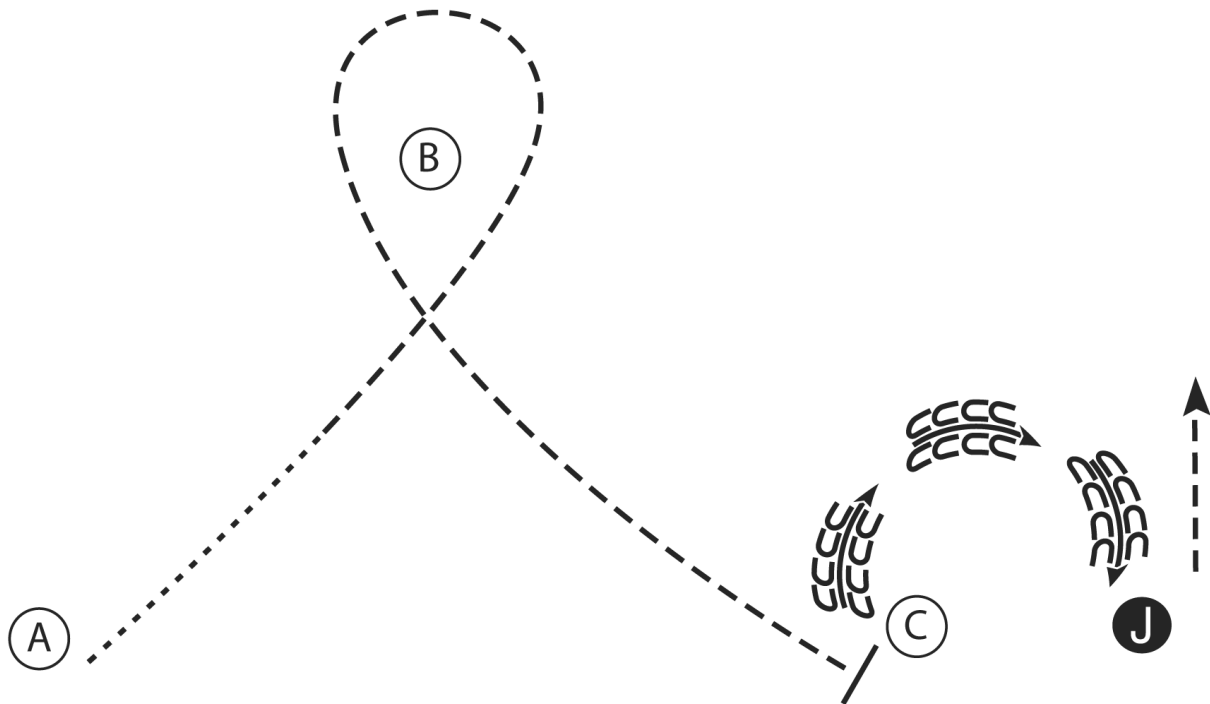

Back to Basics

Walk Trot - Youth 5-10, Youth 11-18, All Breed Showmanship

Show Date: 04-16-2026

Be ready at A.

1. Walk from A to and around B.
2. Trot from B to the judge.
3. Stop and set up for inspection.
4. When dismissed, turn approximately 90 degrees and follow the instructions of your ring steward.

Walk	-----
Trot	- - - - -
Back	←
Marker	Ⓚ
Judge	Ⓝ

Back to Basics

AQHA, APHA, L1, Rookie, Novice, All Breed Amateur Walk Trot - Walk Only Showmanship

Show Date: 04-16-2026

1. Walk A to and around B
2. At B trot to C
3. Stop at C and perform a 225 degree turn
4. Walk to the judge and set up for inspection
5. When dismissed perform a 90 degree turn and walk straight away from the judge

Back to Basics

AQHA, APHA, Youth, Amateur, Select, Masters

Showmanship

Show Date: 04-16-2026

1. Walk halfway from A to B
2. Trot to and around B and continue to C
3. Stop at C and back in a half circle to the judge
4. Stop and set up for inspection
5. When dismissed trot straight away from the judge