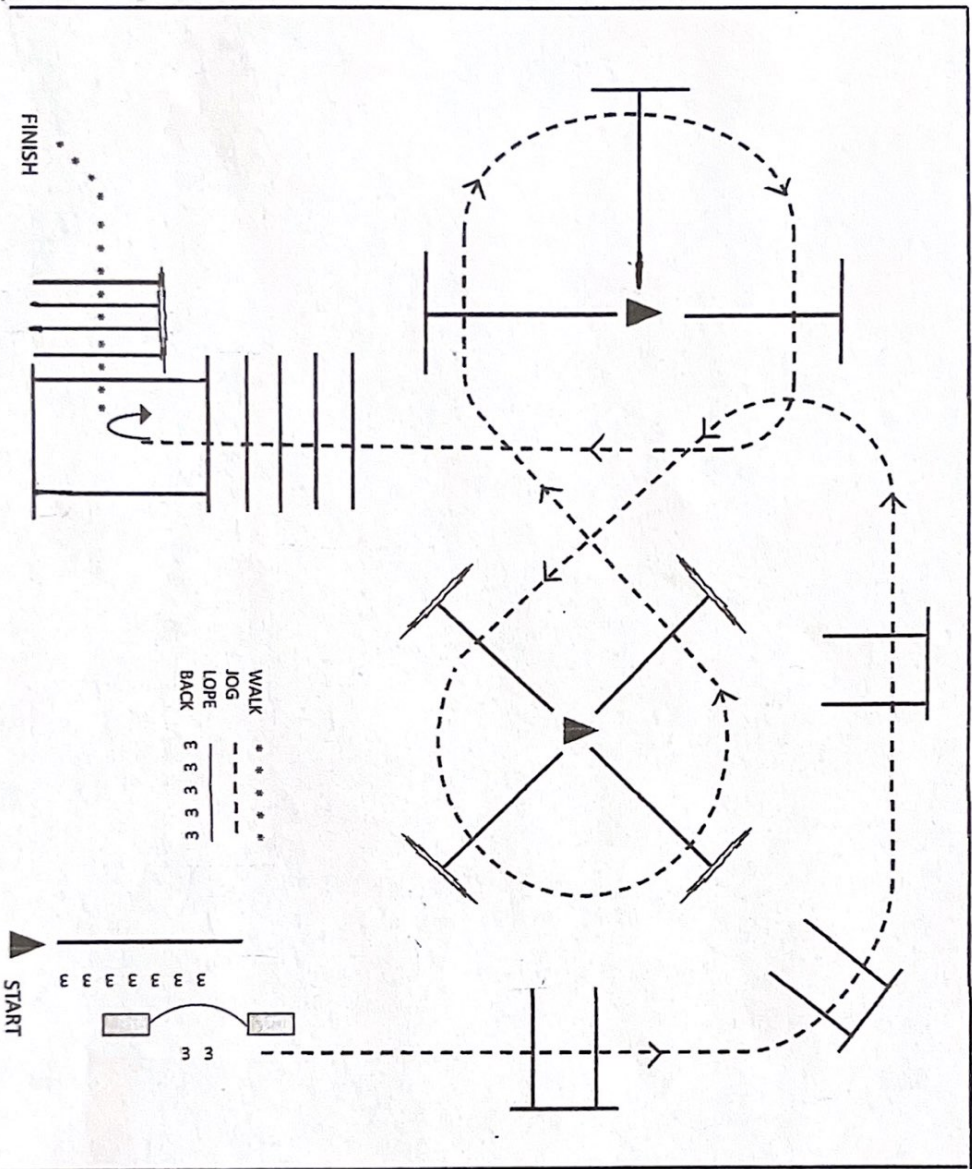

Horseshoe Circuit

Trail

All Classes

6/4/23

- BE READY AT CONE
- BACK CHUTE TO GATE
- OPEN GATE, WALK THROUGH, CLOSE GATE (LHP)
- LOPE OVER POLES (LL)
- JOG OVER POLES
- LOPE OVER POLES (RL)
- JOG OVER POLES INTO BOX
- TURN 1 1/4 TURNS TO RIGHT
- WALK OVER POLES AND OUT

HorseShoe Circuit

Trail

WALK TROT

6/4/23

- BE READY AT CONE
- BACK CHUTE TO GATE
- OPEN GATE, WALK THROUGH, CLOSE GATE (LHP)
- JOG OVER POLES
- JOG OVER POLES
- JOG OVER POLES
- JOG OVER POLES INTO BOX
- TURN 1 ¼ TURNS TO RIGHT
- WALK OVER POLES AND OUT