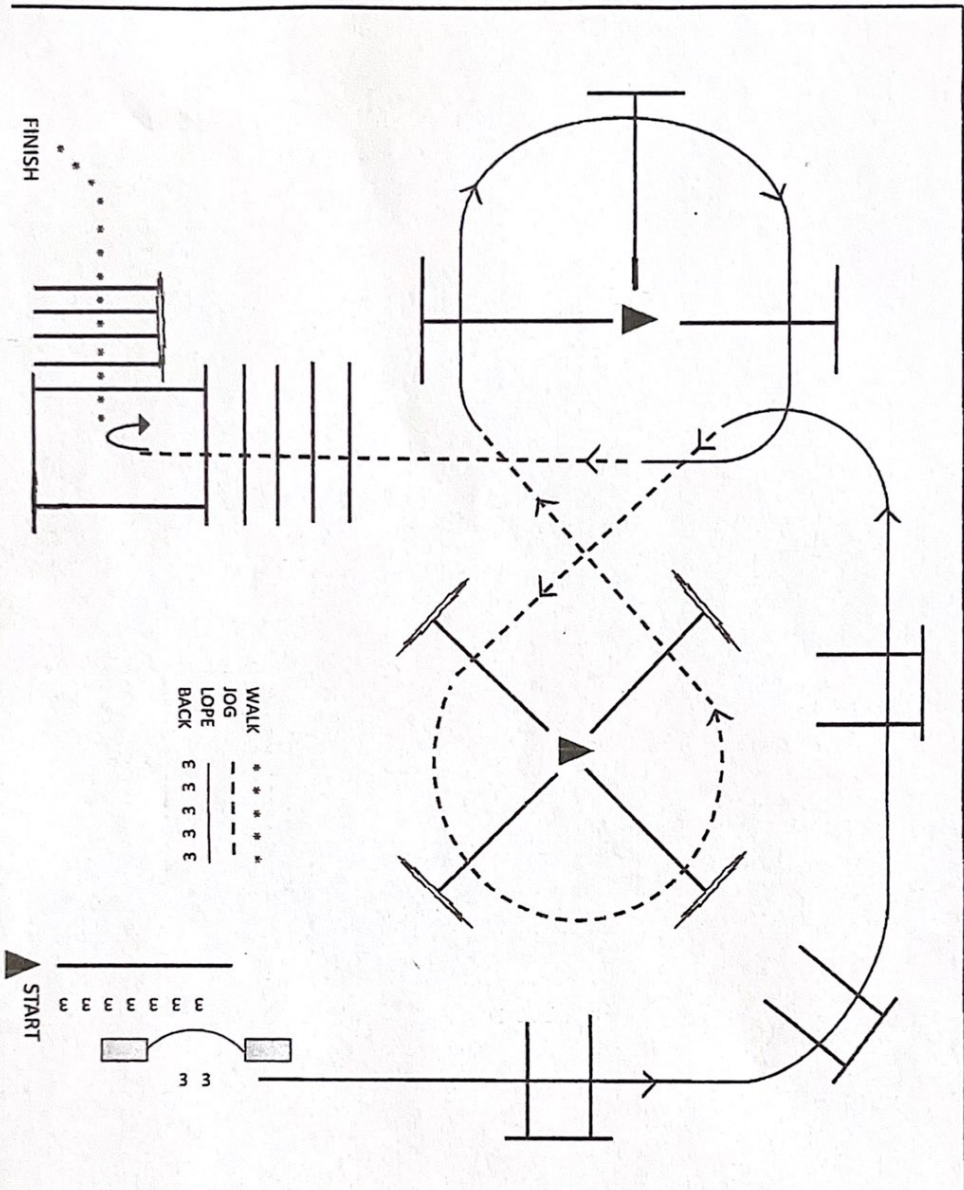

Horseshoe Circuit

Trail

All Classes

6/4/23

- BE READY AT CONE
- BACK CHUTE TO GATE
- OPEN GATE, WALK THROUGH, CLOSE GATE (LHP)
- LOPE OVER POLES (LL)
- JOG OVER POLES
- LOPE OVER POLES (RL)
- JOG OVER POLES INTO BOX
- TURN 1 1/4 TURNS TO RIGHT
- WALK OVER POLES AND OUT

HorseShoe Circuit

Trail

WALK TROT

6/4/23

- BE READY AT CONE
- BACK CHUTE TO GATE
- OPEN GATE, WALK THROUGH, CLOSE GATE (LHP)
- JOG OVER POLES
- JOG OVER POLES
- JOG OVER POLES
- JOG OVER POLES INTO BOX
- TURN 1 ¼ TURNS TO RIGHT
- WALK OVER POLES AND OUT