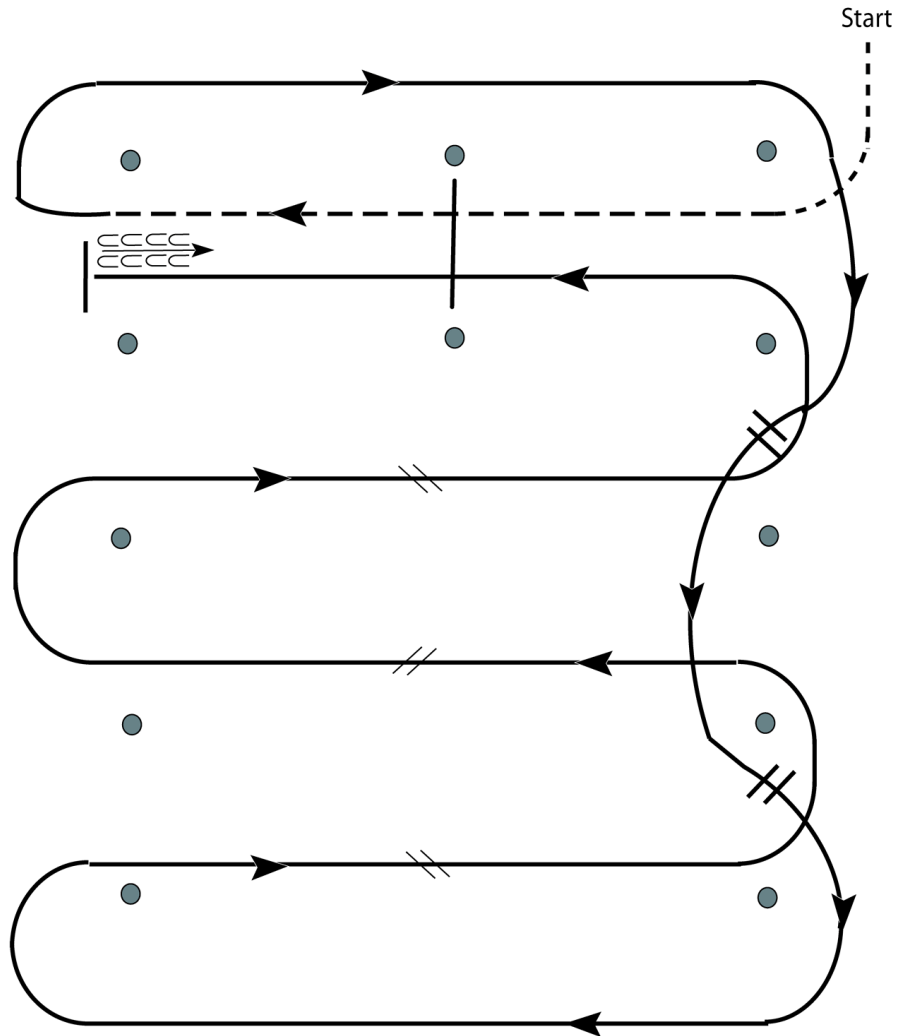

# HorseShoe Circuit

## All Level 1 Western Riding (L1)

Show Date: 06/02/2024

1. Walk, transition to jog, jog over log.
2. Transition to right lead and lope around end.
3. First line change.
4. Second line change. Lope around end of arena.
5. First crossing change.
6. Second crossing change.
7. Third crossing change.
8. Lope over log.
9. Lope, stop and back.

[WR/GP-4]

## Western Riding

Show Date: 06/02/2024

1. Walk, transition to jog, jog over log.
2. Transition to right.
3. First line change.
4. Second line change.
5. Third line change.
6. Fourth line change.
7. First crossing change.
8. Second crossing change.
9. Third crossing change.
10. Lope over log.
11. Lope, stop and back.