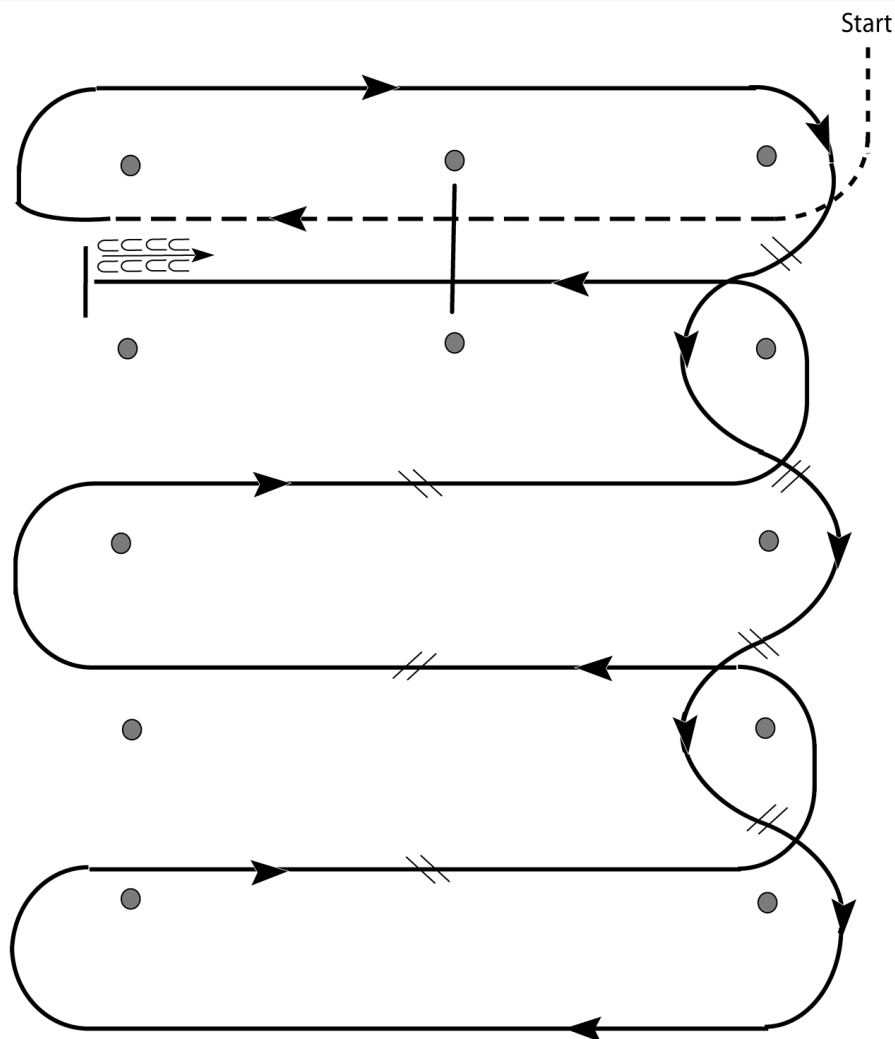

# HorseShoe Circuit

## All Level 1 Western Riding (L1)

Show Date: 06/02/2024

1. Walk, transition to jog, jog over log.
2. Transition to right lead and lope around end.
3. First line change.
4. Second line change. Lope around end of arena.
5. First crossing change.
6. Second crossing change.
7. Third crossing change.
8. Lope over log.
9. Lope, stop and back.

[WR/GP-4]

## Western Riding

Show Date: 06/02/2024

1. Walk, transition to jog, jog over log.
2. Transition to right.
3. First line change.
4. Second line change.
5. Third line change.
6. Fourth line change.
7. First crossing change.
8. Second crossing change.
9. Third crossing change.
10. Lope over log.
11. Lope, stop and back.