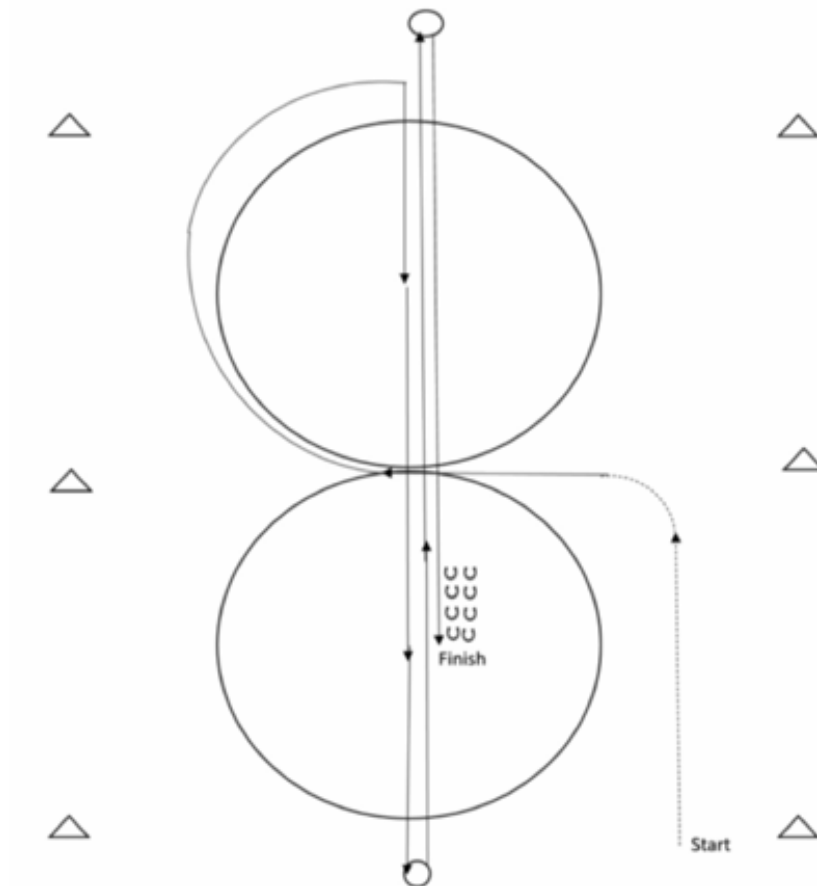

March 28, 2026

All Ranch Reining Classes:  
284-All Breed, 285-Novice Amateur,  
286-Amateur All Ages, 287-Youth 18 & Under,  
288-Open

### **Ranch Reining Pattern #1**

---

Trot to center of Arena, Stop. Start pattern facing towards Judge.

1. Beginning on the right lead Lope one circle to the right, Change Leads to the left.
2. Complete one circle to the left, Change leads to the right and go to the top of arena.
3. Run down center of arena past the end marker and come to stop.
4. Complete 1 ½ spins to right
5. Run to the other end of the arena, past the end marker and come to a stop.
6. Complete 1 ½ spins to the left.
7. Run past the center marker, stop, back 10 feet.
8. Hesitate to complete pattern.